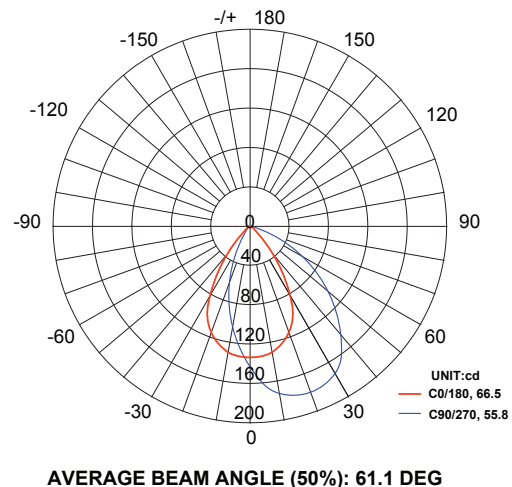

Color Temp: 2700k

IP Rating: 67

CRI: 92.5

Light Source: Integrated

Material: Polycarbonate

Ring Material: Stainless steel

Cable Length: 36"

Lux (lx): 5.1 lx

Fang

Max. Luminous intensity : 191 cd

DISTANCE (FT)	CENTER BEAM (FC) Eavg/Emax	ILLUMINANCE - CONE OF LIGHT	BEAM DIAMETER (FT)
3.25	7.70/14.65		3.48
6.25	1.92/3.66		6.96
10	0.88/1.67		10.70
13	0.48/0.91		13.91
16.5	0.31/0.59		17.62
20	0.22/0.42		21.40