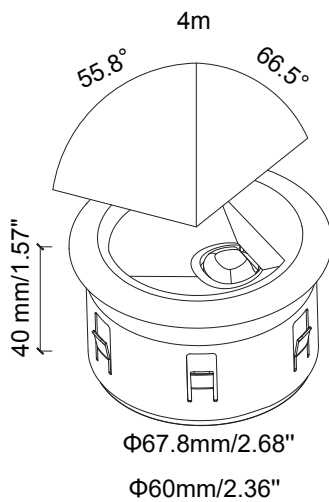

Color Temp: 2700k

IP Rating: 67

CRI: 92.5

Light Source: Integrated

Material: Polycarbonate

Ring Material: Stainless steel

Cable Length: 36"

Lux (lx): 5.1 lx

Fang

Max. Luminous intensity : 191 cd

DISTANCE (FT)	CENTER BEAM (FC) Eavg/Emax	ILLUMINANCE - CONE OF LIGHT	BEAM DIAMETER (FT)
3.25	7.70/14.65		3.48
6.25	1.92/3.66		6.96
10	0.88/1.67		10.70
13	0.48/0.91		13.91
16.5	0.31/0.59		17.62
20	0.22/0.42		21.40