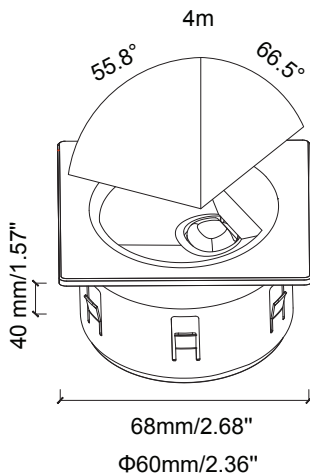

Onyx Square RL-ONYX-SQ-60-BK

Recessed Light

Product Finishes: ■ ■

Specifications:

Voltage: 12V AC
Wattage: 3
Volt Amps: 4.5
Lumens: 200
Color Temp: 2700k
IP Rating: 67
CRI: 92.5
Light Source: Integrated

Material: Polycarbonate
Ring Material: Anodized aluminum
Cable Length: 36"
Lux (lx): 5.1 lx
Candelas (cd): 191 cd
Rated Life: 50,000 hours
Warranty: 7-year comprehensive
Dimmable: No
Color-Changing: No

Product Uses:
 Pavers, Concrete, Walls,
 Fences, Retaining Walls

Accessories:
 Fang

Max. Luminous intensity : 191 cd

AVERAGE BEAM ANGLE (50%): 61.1 DEG

DISTANCE (FT)	CENTER BEAM (FC) Eavg/Emax	ILLUMINANCE - CONE OF LIGHT	BEAM DIAMETER (FT)
3.25	7.70/14.65		3.48
6.25	1.92/3.66		6.96
10	0.88/1.67		10.70
13	0.48/0.91		13.91
16.5	0.31/0.59		17.62
20	0.22/0.42		21.40