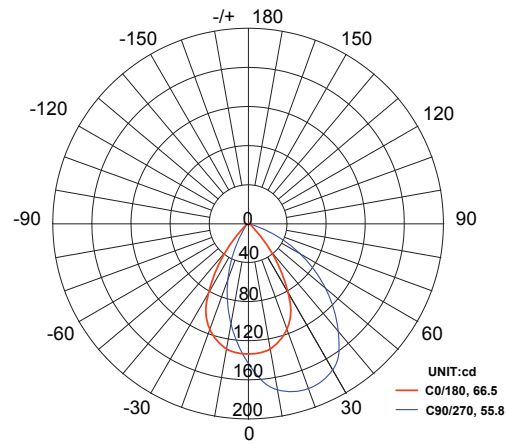

Onyx Square RL-ONYX-SQ-60-BK

Recessed Light

Product Finishes: ■ ■

Specifications:

Voltage: 12V AC
Wattage: 3
Volt Amps: 4.5
Lumens: 200
Color Temp: 2700k
IP Rating: 67
CRI: 92.5
Light Source: Integrated

Material: Polycarbonate
Ring Material: Anodized aluminum
Cable Length: 36"
Lux (lx): 5.1 lx
Candelas (cd): 191 cd
Rated Life: 50,000 hours
Warranty: 7-year comprehensive
Dimmable: No
Color-Changing: No

Product Uses:
 Pavers, Concrete, Walls,
 Fences, Retaining Walls

Accessories:
 Fang

Max. Luminous intensity : 191 cd

AVERAGE BEAM ANGLE (50%): 61.1 DEG

DISTANCE (FT)	CENTER BEAM (FC) Eavg/Emax	ILLUMINANCE - CONE OF LIGHT	BEAM DIAMETER (FT)
3.25	7.70/14.65		3.48
6.25	1.92/3.66		6.96
10	0.88/1.67		10.70
13	0.48/0.91		13.91
16.5	0.31/0.59		17.62
20	0.22/0.42		21.40