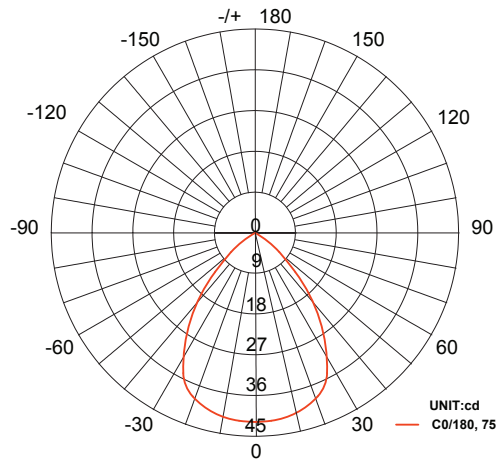

Color Temp: 2700k

IP Rating: 65

CRI: 94

Light Source: Integrated

Material: Anodized aluminum

Cable Length: 24"

Lux (lx): 11.1 lx

Candelas (cd): 43.7 cd

AVERAGE BEAM ANGLE (50%): 67 DEG

DISTANCE (FT)	CENTER BEAM (FC) Eavg/Emax	ILLUMINANCE - CONE OF LIGHT	BEAM DIAMETER (FT)
1	11.99/19.31		2.28
1.5	2.25/3.62		3.39
3	0.56/0.90		6.81
5	0.27/0.45		11.33
6.5	0.15/0.24		14.72