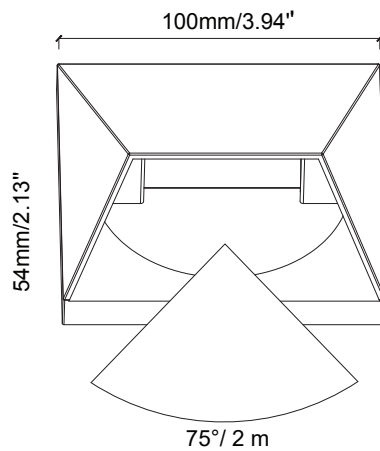

Hero WL-HERO-100-BK

Wall Light

Product Finishes: ■

Specifications:

Voltage: 12V AC

Wattage: 1

Volt Amps: 1.5

Lumens: 35

Color Temp: 2700k

IP Rating: 65

CRI: 94

Light Source: Integrated

Material: Anodized aluminum

Cable Length: 24"

Lux (lx): 11.1 lx

Candelas (cd): 43.7 cd

Rated Life: 50,000 hours

Warranty: 7-year comprehensive

Dimmable: No

Color-Changing: No

Product Uses:

Walls, Fences, Pillars,

Deck Fascia

Max. Luminous intensity : 43.7 cd