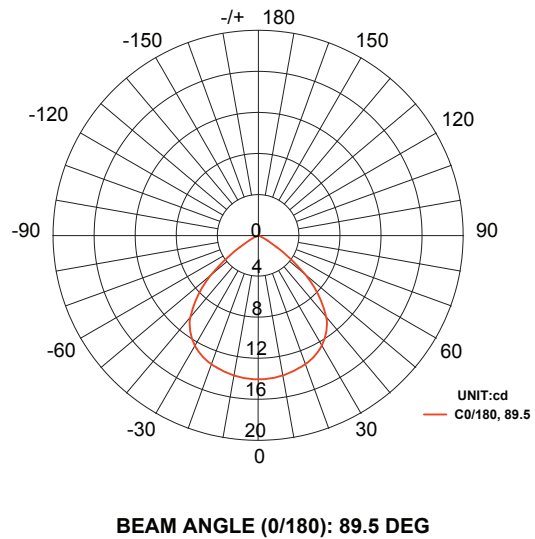

Hero Mini WL-HERO-60-BK

Wall Light

Product Finishes:

Specifications:

Voltage: 12V AC

Wattage: 0.5

Volt Amps: 0.6

Lumens: 24

Color Temp: 2700k

IP Rating: 65

CRI: 94

Light Source: Integrated

Material: Anodized aluminum

Cable Length: 24"

Lux (lx): 13.6 lx

Candelas (cd): 15.3 cd

Rated Life: 50,000 hours

Warranty: 7-year comprehensive

Dimmable: No

Color-Changing: No

Product Uses:

Walls, Fences, Pillars,

Deck Fascia

| DISTANCE (FT) | CENTER BEAM (FC) Eavg/Emax | ILLUMINANCE - CONE OF LIGHT | BEAM DIAMETER (FT) |
|---------------|-------------------------------|-----------------------------|--------------------|
| 1 | 15.56/26.43 | | 0.72 |
| 1.5 | 2.92/4.96 | | 1.11 |
| 3 | 0.72/1.24 | | 4.41 |
| 5 | 0.36/0.61 | | 7.37 |
| 6.5 | 0.20/0.34 | | 9.56 |