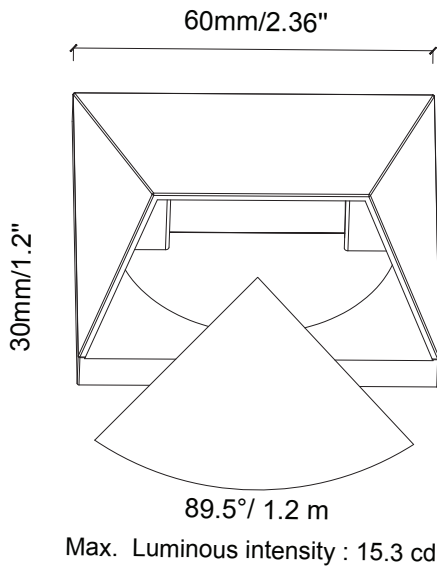

Color Temp: 2700k

IP Rating: 65

CRI: 94

Light Source: Integrated

Material: Anodized aluminum

Cable Length: 24"

Lux (lx): 13.6 lx

Candelas (cd): 15.3 cd

Rated Life: 50,000 hours

Warranty: 7-year comprehensive

Dimmable: No

Color-Changing: No

Product Uses:

Walls, Fences, Pillars,

Deck Fascia

| DISTANCE (FT) | CENTER BEAM (FC) Eavg/Emax | ILLUMINANCE - CONE OF LIGHT | BEAM DIAMETER (FT) |
|---------------|-------------------------------|-----------------------------|--------------------|
| 1 | 15.56/26.43 | | 0.72 |
| 1.5 | 2.92/4.96 | | 1.11 |
| 3 | 0.72/1.24 | | 4.41 |
| 5 | 0.36/0.61 | | 7.37 |
| 6.5 | 0.20/0.34 | | 9.56 |