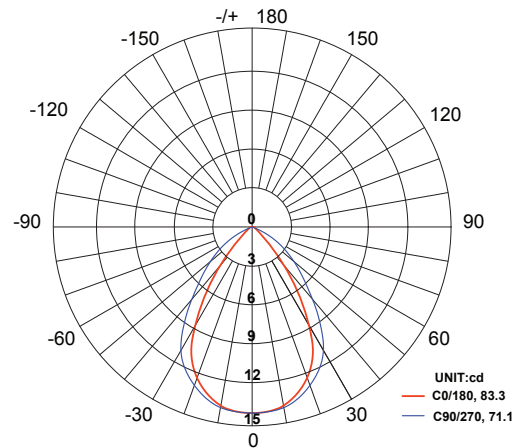

**Light Source:** Integrated

**Mounting Bracket:** Yes

**Material:** Anodized aluminum

**Cable Length:** 48"

**Lux (lx):** 1.5 lx

**Candelas (cd):** 14.5 cd

**Rated Life:** 50,000 hours

**Warranty:** 7-year comprehensive

## Product Uses:

Retaining Walls, Decks, Stairs, Risers

Max. Luminous intensity : 14.5 cd

**AVERAGE BEAM ANGLE (50%): 76 DEG**

| DISTANCE (FT) | CENTER BEAM (FC)<br>Eavg/Emax | ILLUMINANCE - CONE OF LIGHT | BEAM DIAMETER (FT) |
|---------------|-------------------------------|-----------------------------|--------------------|
| 1.5           | 5.3/9.11                      |                             | 2.10               |
| 3.25          | 1.44/2.47                     |                             | 4.55               |
| 5             | 0.67/1.15                     |                             | 7.00               |
| 6.5           | 0.37/0.63                     |                             | 9.10               |
| 8             | 0.23/0.39                     |                             | 11.20              |
| 10            | 0.16/0.28                     |                             | 14.00              |