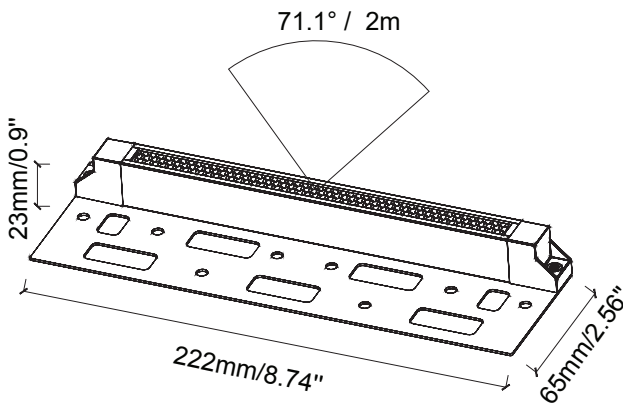

Edge 7 UL-EDGE-7-BK

Undercap Light

Product Finishes: ■

Specifications:

Voltage: 12V AC

Wattage: 0.5

Volt Amps: 0.8

Lumens: 25

Color Temp: 2700k

IP Rating: 65

CRI: 93

Light Source: Integrated

Mounting Bracket: Yes

Material: Anodized aluminum

Cable Length: 48"

Lux (lx): 1.5 lx

Candelas (cd): 14.5 cd

Rated Life: 50,000 hours

Warranty: 7-year comprehensive

Dimmable: No

Color-Changing: No

Product Uses:

Retaining Walls, Decks, Stairs, Risers

Max. Luminous intensity : 14.5 cd

AVERAGE BEAM ANGLE (50%): 76 DEG

DISTANCE (FT)	CENTER BEAM (FC) Eavg/Emax	ILLUMINANCE - CONE OF LIGHT	BEAM DIAMETER (FT)
1.5	5.3/9.11		2.10
3.25	1.44/2.47		4.55
5	0.67/1.15		7.00
6.5	0.37/0.63		9.10
8	0.23/0.39		11.20
10	0.16/0.28		14.00