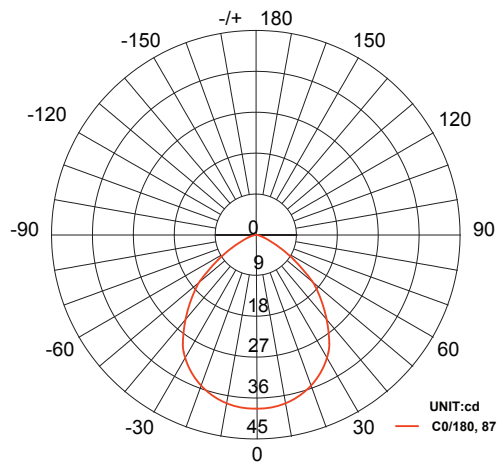

## Product Uses:

Walls, Fences, Pillars,  
Deck Fascia

87° / 2 m

Max. Luminous intensity : 42.8 cd

**BEAM ANGLE (0/180): 87 DEG**

DISTANCE (FT)	CENTER BEAM (FC) Eavg/Emax	ILLUMINANCE - CONE OF LIGHT	BEAM DIAMETER (FT)
1	30.31/71.78		1.68
1.5	5.68/13.46		2.52
3	1.42/3.36		5.04
5	0.70/1.66		8.40
6.5	0.38/0.91		10.92