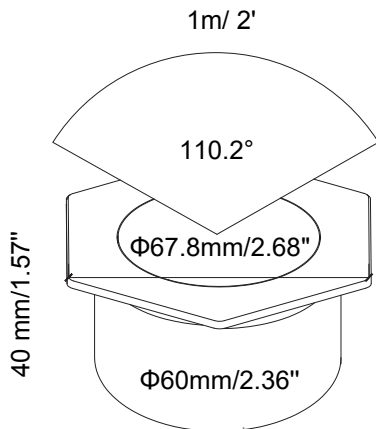

Diamond Hex RL-DIAMOND-HX-60-SS

Recessed Light

Product Finishes: ■ ■

Specifications:

Voltage: 12V AC
Wattage: 0.4
Volt Amps: 0.7
Lumens: 16
Color Temp: 2700k
IP Rating: 67
CRI: 93
Light Source: Integrated

Material: Polycarbonate
Ring Material: Stainless steel
Cable Length: 36"
Lux (lx): 2.5
Candelas (cd): 9.92
Rated Life: 50,000 hours
Warranty: 7-year comprehensive
Dimmable: No
Color-Changing: No
Drive-Over Rated: Yes

Product Uses:

Pavers, Decks, Stairs,
 Driveways, Risers, Concrete

Accessories:

Fang

Max. Luminous intensity : 9.92 cd

AVERAGE BEAM ANGLE (50%): 110.2 DEG

DISTANCE (FT)	CENTER BEAM (FC) Eavg/Emax	ILLUMINANCE - CONE OF LIGHT	BEAM DIAMETER (FT)
1	4.14/17.70		0.28
1.5	0.77/3.33		0.42
3	0.25/0.83		0.87
5	0.13/0.41		1.47
6.5	0.07/0.23		1.85