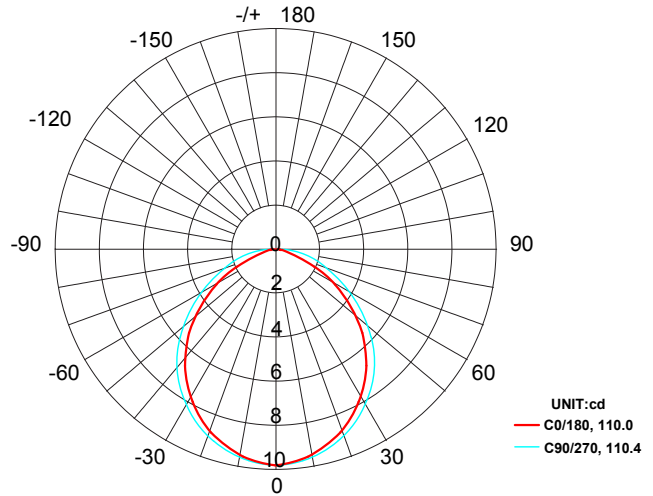

Product Uses:

Pavers, Decks, Stairs,
 Driveways, Risers, Concrete

Accessories:

Fang

Max. Luminous intensity : 9.92 cd

AVERAGE BEAM ANGLE (50%): 110.2 DEG

DISTANCE (FT)	CENTER BEAM (FC) Eavg/Emax	ILLUMINANCE - CONE OF LIGHT	BEAM DIAMETER (FT)
1	4.14/17.70		0.28
1.5	0.77/3.33		0.42
3	0.25/0.83		0.87
5	0.13/0.41		1.47
6.5	0.07/0.23		1.85