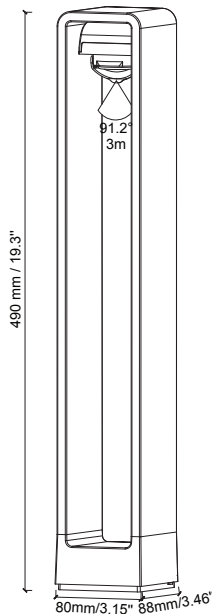

# Dax High PL-DAX-H-BK

Path Light

Product Finishes: ■

## Specifications:

**Voltage:** 12V AC  
**Wattage:** 3  
**Volt Amps:** 4.5  
**Lumens:** 160  
**Color Temp:** 2700k  
**IP Rating:** 65  
**CRI:** 92.5  
**Light Source:** Integrated

**Material:** Anodized aluminum  
**Cable Length:** 24"  
**Lux (lx):** 6.4 lx  
**Candelas (cd):** 105 cd  
**Rated Life:** 50,000 hours  
**Warranty:** 7-year comprehensive  
**Dimmable:** No  
**Color-Changing:** No

**Product Uses:**  
 Pathways, Bushes, Garden  
 Beds, Driveways, Grasses

Max. Luminous intensity : 105 cd

AVERAGE BEAM ANGLE (50%): 91.2 DEG

DISTANCE (FT)	CENTER BEAM (FC) Eavg/Emax	ILLUMINANCE - CONE OF LIGHT	BEAM DIAMETER (FT)
1.5	15.91/25.73		3
3.25	4.31/6.97		6.5
6.5	1.08/1.74		13
9.75	0.48/0.77		19.5
13.25	0.27/0.44		26.5