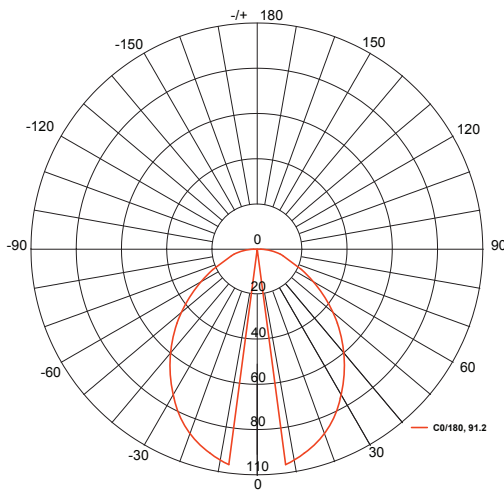

## Specifications:

**Voltage:** 12V AC  
**Wattage:** 3  
**Volt Amps:** 4.5  
**Lumens:** 160  
**Color Temp:** 2700k  
**IP Rating:** 65  
**CRI:** 92.5  
**Light Source:** Integrated

**Material:** Anodized aluminum  
**Cable Length:** 24"  
**Lux (lx):** 6.4 lx  
**Candelas (cd):** 105 cd  
**Rated Life:** 50,000 hours  
**Warranty:** 7-year comprehensive  
**Dimmable:** No  
**Color-Changing:** No

**Product Uses:**  
 Pathways, Bushes, Garden  
 Beds, Driveways, Grasses

Max. Luminous intensity : 105 cd

AVERAGE BEAM ANGLE (50%): 91.2 DEG

DISTANCE (FT)	CENTER BEAM (FC) Eavg/Emax	ILLUMINANCE - CONE OF LIGHT	BEAM DIAMETER (FT)
1.5	15.91/25.73		3
3.25	4.31/6.97		6.5
6.5	1.08/1.74		13
9.75	0.48/0.77		19.5
13.25	0.27/0.44		26.5