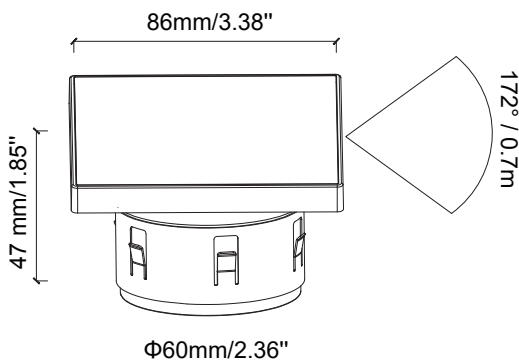

Cube RL-CUBE-60-BK

Recessed Light

Product Finishes: ■

Specifications:

Voltage: 12V AC

Wattage: 1.5

Volt Amps: 2.5

Lumens: 11

Color Temp: 2700k

IP Rating: 67

CRI: 93

Light Source: Integrated

Material: Polycarbonate

Cable Length: 36"

Lux (lx): 1.4 lx

Candelas (cd): 5.4 cd

Rated Life: 50,000 hours

Warranty: 7-year comprehensive

Dimmable: No

Color-Changing: No

Product Uses:

Decks, Pathways, Pavers,
Stairs, Risers, Concrete

Accessories:

Fang

Max. Luminous intensity : 5.4 cd