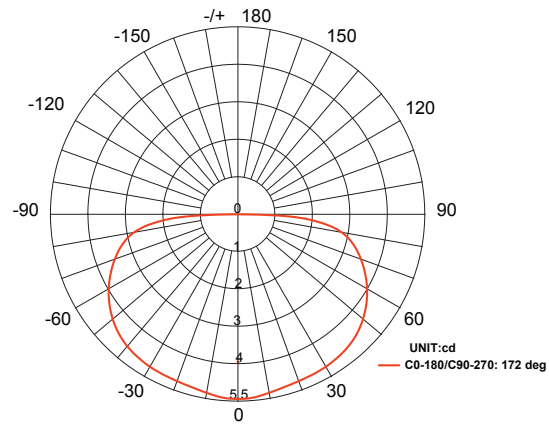

**Light Source:** Integrated

**Material:** Polycarbonate

**Cable Length:** 36"

**Lux (lx):** 1.4 lx

**Candelas (cd):** 5.4 cd

**Rated Life:** 50,000 hours

**Warranty:** 7-year comprehensive

**Dimmable:** No

## Accessories:

Fang

Max. Luminous intensity : 5.4 cd

**AVERAGE BEAM ANGLE 90/270 (50%): 172 DEG**  
**AVERAGE BEAM ANGLE 0/180 (50%): 172 DEG**

DISTANCE (FT)	CENTER BEAM (FC) Eavg/Emax	ILLUMINANCE - CONE OF LIGHT	BEAM DIAMETER (FT)
1	2.10/61.18		0.32
1.5	0.39/7.34		0.60
3	0.10/1.84		1.17
5	0.05/1.02		1.83
6.5	0.03/0.50		2.54

**AVERAGE BEAM ANGLE 90/270 (50%): 178 DEG**  
**AVERAGE BEAM ANGLE 0/180 (50%): 177 DEG**