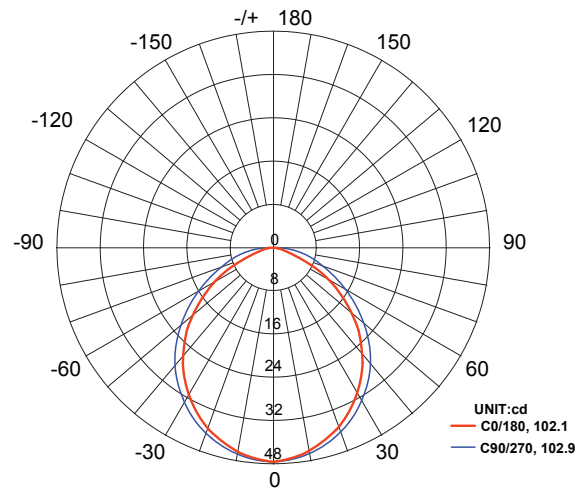

Color Temp: 2700k

IP Rating: 65

CRI: 93

Light Source: Integrated

Material: Polycarbonate

Cable Length: 24"

Lux (lx): 12.2 lx

Candelas (cd): 48 cd

Rated Life: 50,000 hours

Warranty: 7-year comprehensive

Dimmable: No

Color-Changing: No

Product Uses:

Walls, Fences, Retaining

Walls, Pillars, Pergolas

AVERAGE BEAM ANGLE (50%): 102.5 DEG

DISTANCE (FT)	CENTER BEAM (FC) Eavg/Emax	ILLUMINANCE - CONE OF LIGHT	BEAM DIAMETER (FT)
1	29.68/87.01		2.44
1.5	5.57/16.31		3.69
3	1.39/4.08		7.38
5	0.69/2.01		12.33
6.5	0.38/1.10		15.99

AVERAGE BEAM ANGLE 0/180 (50%): 102.5DEG