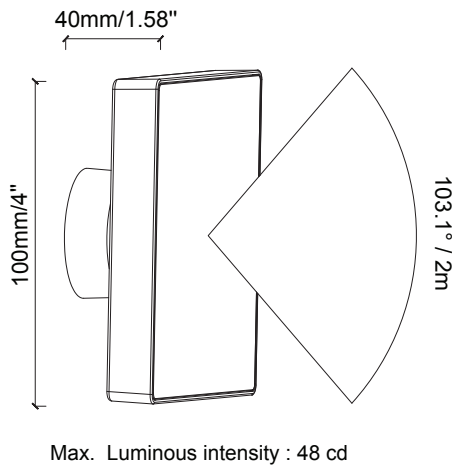

Cube Backlit WL-CUBE-BL-BK

Wall Light

Product Finishes: ■

Specifications:

Voltage: 12V AC

Wattage: 2

Volt Amps: 3

Lumens: 160

Color Temp: 2700k

IP Rating: 65

CRI: 93

Light Source: Integrated

Material: Polycarbonate

Cable Length: 24"

Lux (lx): 12.2 lx

Candelas (cd): 48 cd

Rated Life: 50,000 hours

Warranty: 7-year comprehensive

Dimmable: No

Color-Changing: No

Product Uses:

Walls, Fences, Retaining

Walls, Pillars, Pergolas

AVERAGE BEAM ANGLE (50%): 102.5 DEG

DISTANCE (FT)	CENTER BEAM (FC) Eavg/Emax	ILLUMINANCE - CONE OF LIGHT	BEAM DIAMETER (FT)
1	29.68/87.01		2.44
1.5	5.57/16.31		3.69
3	1.39/4.08		7.38
5	0.69/2.01		12.33
6.5	0.38/1.10		15.99

AVERAGE BEAM ANGLE 0/180 (50%): 102.5DEG