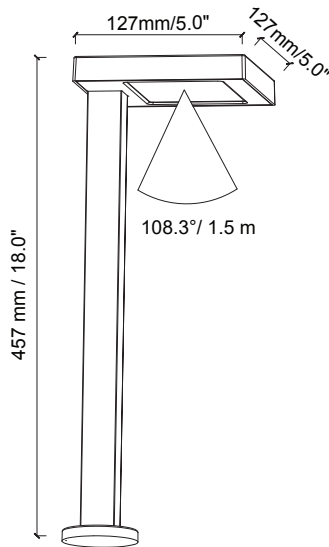

## Specifications:

**Voltage:** 12V AC

**Wattage:** 1.5

**Volt Amps:** 2.5

**Lumens:** 60

**Color Temp:** 2700k

**IP Rating:** 65

**CRI:** 92.5

**Cable Length:** 24"

**Material:** Anodized aluminum

**Lux (lx):** 11.5 lx

**Candelas (cd):** 45 cd

**Rated Life:** 50,000 hours

**Warranty:** 7-year comprehensive

**Light Source:** Integrated

**Dimmable:** No

## Product Uses:

Pathways, Bushes, Garden

Beds, Driveways, Grasses

Max. Luminous intensity : 45 cd

AVERAGE BEAM ANGLE (50%): 108.3 DEG

DISTANCE (FT)	CENTER BEAM (FC) Eavg/Emax	ILLUMINANCE - CONE OF LIGHT	BEAM DIAMETER (FT)
1	13.78/46.22		1.64
1.5	2.58/8.67		2.46
3	0.65/2.16		4.92
5	0.25/0.88		8.2
6.5	0.17/0.59		10.66

AVERAGE BEAM ANGLE 0/180 (50%): 108.3 DEG