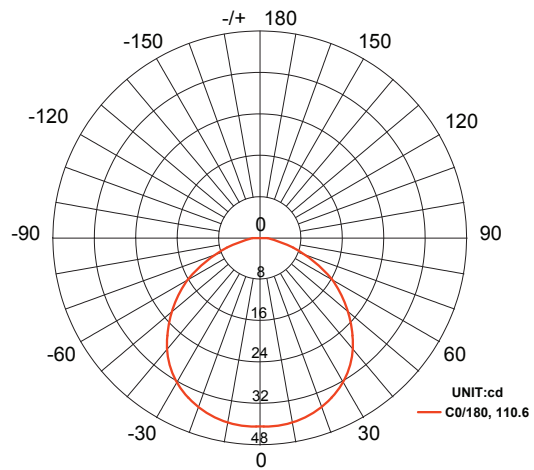

## Product Uses:

Pathways, Bushes, Garden

Beds, Driveways, Grasses

Max. Luminous intensity : 45 cd

AVERAGE BEAM ANGLE (50%): 108.3 DEG

DISTANCE (FT)	CENTER BEAM (FC) Eavg/Emax	ILLUMINANCE - CONE OF LIGHT	BEAM DIAMETER (FT)
1	13.78/46.22		1.64
1.5	2.58/8.67		2.46
3	0.65/2.16		4.92
5	0.25/0.88		8.2
6.5	0.17/0.59		10.66

AVERAGE BEAM ANGLE 0/180 (50%): 108.3 DEG