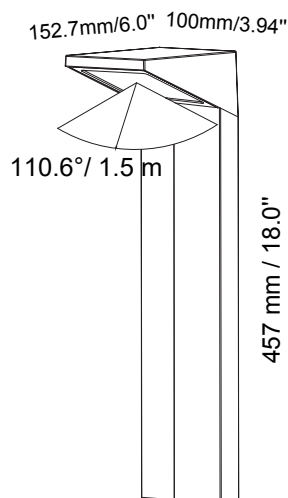

SILVA LOW

PL-SILVA-L-BK

PATH LIGHT

SPECIFICATIONS:

Voltage: 12V AC

Wattage: 1.5

Volt Amps: 2.5

Lumens: 60

Color Temp: 2700k

IP Rating: 65

CRI: 92.5

Material: Anodized aluminum

Cable Length: 24"

The Silva Low is a short & dynamic path light that matches both classic and minimalistic designs to perfection. With a 92.5 CRI, this 18-inch compact and sleek fixture is designed to shine down a non-blinding outwards glow on your paths, driveways, patios, gardens, hardscape steps and more. Silva path lights come in 2 heights.

DISTANCE (M)	CENTER BEAM (lx) Eavg/Emax	ILLUMINANCE - CONE OF LIGHT	BEAM DIAMETER (m)
0.25	96 / 360		0.43
0.5	24 / 84.8		0.86
1	6 / 21.2		1.73
1.5	2.65 / 9.3		2.7
2	1.55 / 5.4		3.46

AVERAGE BEAM ANGLE 0/180 (50%): 110.6 DEG