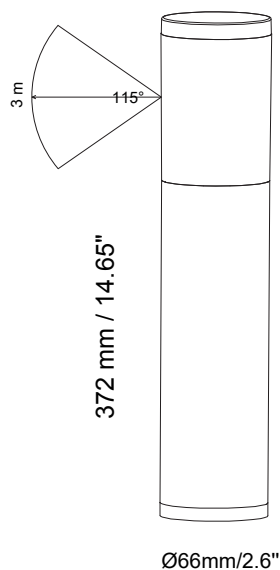

SILO LOW

PL-SILO-L-BK

PATH LIGHT

The Silo Low is BOLD's modernized version of your classic short bollard-style low voltage path light. At 15 inches tall, the Silo Low's compact height and diffused 360-degree glow is the perfect addition to any project. Silo path lights are available in two heights. Turn any dark and gloomy outdoor space into a nocturnal nirvana.

SPECIFICATIONS:

Voltage: 12V AC

Wattage: 1.5

Volt Amps: 2.5

Lumens: 60

Color Temp: 2700k

IP Rating: 65

CRI: 93

Material: Anodized aluminum

Cable Length: 24"

DISTANCE (M)	CENTER BEAM (lx) Eavg/Emax	ILLUMINANCE - CONE OF LIGHT	BEAM DIAMETER (m)
0.25	2.8 / 100		0.55
0.5	0.72 / 25.6		1.1
0.75	0.32 / 11.2		1.7
1	0.18 / 6.4		2.2
1.5	0.08 / 2.8		3.3

AVERAGE BEAM ANGLE 90/270 (50%): 115.2 DEG