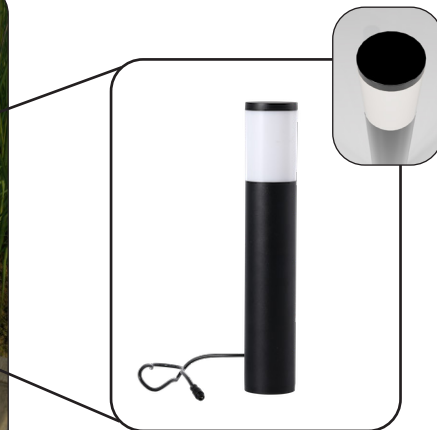

SILO LOW

PL-SILO-L-BK

PATH LIGHT

The Silo Low is BOLD's modernized version of your classic short bollard-style low voltage path light. At 15 inches tall, the Silo Low's compact height and diffused 360-degree glow is the perfect addition to any project. Silo path lights are available in two heights. Turn any dark and gloomy outdoor space into a nocturnal nirvana.

Material: Anodized aluminum

Cable Length: 24"

DISTANCE (M)	CENTER BEAM (lx) Eavg/Emax	ILLUMINANCE - CONE OF LIGHT	BEAM DIAMETER (m)
0.25	2.8 / 100		0.55
0.5	0.72 / 25.6		1.1
0.75	0.32 / 11.2		1.7
1	0.18 / 6.4		2.2
1.5	0.08 / 2.8		3.3