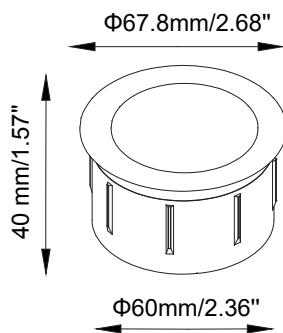

The Ruby (with a stainless steel ring) is part of BOLD's high-end, durable and dynamic 2 3/8" (60mm) recessed fixtures. Framed with a stainless steel ring, this recessed light projects a bright light that's ideal for bordering patios, decks, pathways, and creating unique designs. The Ruby product line presents different fixture sizes, ring options, and finishes you can choose from to customize your outdoor lighting designs.

**SPECIFICATIONS:**

- Voltage:** 12V AC
- Wattage:** 0.4
- Volt Amps:** 0.7
- Lumens:** 16
- Color Temp:** 2700k
- IP Rating:** 67
- CRI:** 93
- Material:** Polycarbonate
- Cable Length:** 36"

DISTANCE (M)	CENTER BEAM (lx) Eavg/Emax	ILLUMINANCE - CONE OF LIGHT	BEAM DIAMETER (m)
0.25	268 / 737		0.07
0.5	16.8 / 46.1		0.13
1	4.2 / 11.5		0.25
1.5	1.86 / 5.12		0.38
2	1.02 / 2.81		0.50