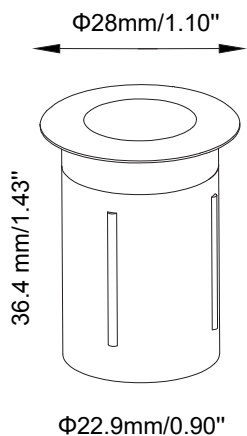

The Ruby Mini (with a black ring) is part of BOLD's high-end, durable and dynamic 7/8" (22mm) recessed fixtures. Framed with a black aluminum ring, this compact recessed light projects a bright light that's ideal for bordering patios, decks, pathways, and creating unique designs. The Ruby product line presents different fixture sizes, ring options, and finishes you can choose from to customize your outdoor lighting designs.

SPECIFICATIONS:

- Voltage:** 12V AC
- Wattage:** 0.1
- Volt Amps:** 0.15
- Lumens:** 1
- Color Temp:** 2700k
- IP Rating:** 67
- CRI:** 93
- Material:** Polycarbonate
- Cable Length:** 36"

DISTANCE (M)	CENTER BEAM (lx) Eavg/Emax	ILLUMINANCE - CONE OF LIGHT	BEAM DIAMETER (m)
0.1	54.5 / 139.9		0.02
0.2	13.62 / 35.0		0.05
0.3	6.04 / 15.54		0.07
0.4	3.4 / 8.74		0.09
0.5	2.18 / 5.6		0.12
1	0.54 / 1.34		0.23