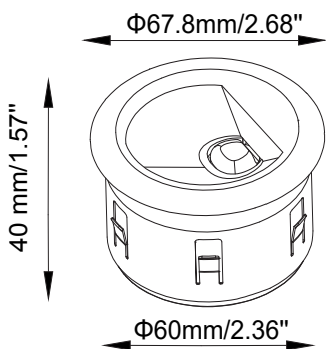

The Onyx (with a black ring) is part of BOLD's high-end, durable and dynamic 2 3/8" (60mm) recessed fixtures. This round 92.5 CRI fixture is designed to project a wide and angled upwards beam that's perfect to illuminate walls, gardens, fences, posts, tall grasses, decks, and more from the ground-up. Use the Fang accessory to install any 60mm recessed light for soft-surface applications!

SPECIFICATIONS:

- Voltage:** 12V AC
- Wattage:** 3
- Volt Amps:** 4.5
- Lumens:** 200
- Color Temp:** 2700k
- IP Rating:** 67
- CRI:** 92.5
- Material:** Anodized aluminum
- Cable Length:** 36"

DISTANCE (M)	CENTER BEAM (lx) Eavg/Emax	ILLUMINANCE - CONE OF LIGHT	BEAM DIAMETER (m)
1	83.7 / 159.2		1.07
2	20.9 / 39.8		2.14
3	9.3 / 17.7		3.21
4	5.23 / 9.94		4.28
5	3.3 / 6.36		5.34
6	2.3 / 4.42		6.42