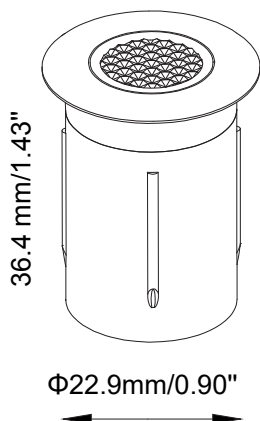

DIAMOND MINI

RL-DIAMOND-22-SS

RECESSED LIGHT

The Diamond Mini (with a stainless steel ring) is part of BOLD's high-end, durable and diffused 7/8" (22mm) ringed recessed fixtures. Framed with a stainless steel ring, this compact fixture shines a beautiful diffused light through a diamond-style lens to excel at uniform light distribution without any LED diodes visible. These fixtures can be used to create beautiful and romantic atmospheres with their gentle light output and are perfect for high traffic areas, stair risers, and more. The Diamond product line presents different fixture sizes, ring shapes, and finishes you can choose from to uplight, accent, and customize your outdoor spaces.

SPECIFICATIONS:

- Voltage:** 12V AC
- Wattage:** 0.1
- Volt Amps:** 0.15
- Lumens:** 2
- Color Temp:** 2700k
- IP Rating:** 67
- CRI:** 93
- Material:** Polycarbonate
- Cable Length:** 36"

DISTANCE (M)	CENTER BEAM (lx) Eavg/Emax	ILLUMINANCE - CONE OF LIGHT	BEAM DIAMETER (m)
0.1	31 / 103		0.03
0.2	7.75 / 25.75		0.06
0.3	3.44 / 11.44		0.09
0.4	1.94 / 6.44		0.12
0.5	1.24 / 4.12		0.15
1	0.33 / 1.06		0.29