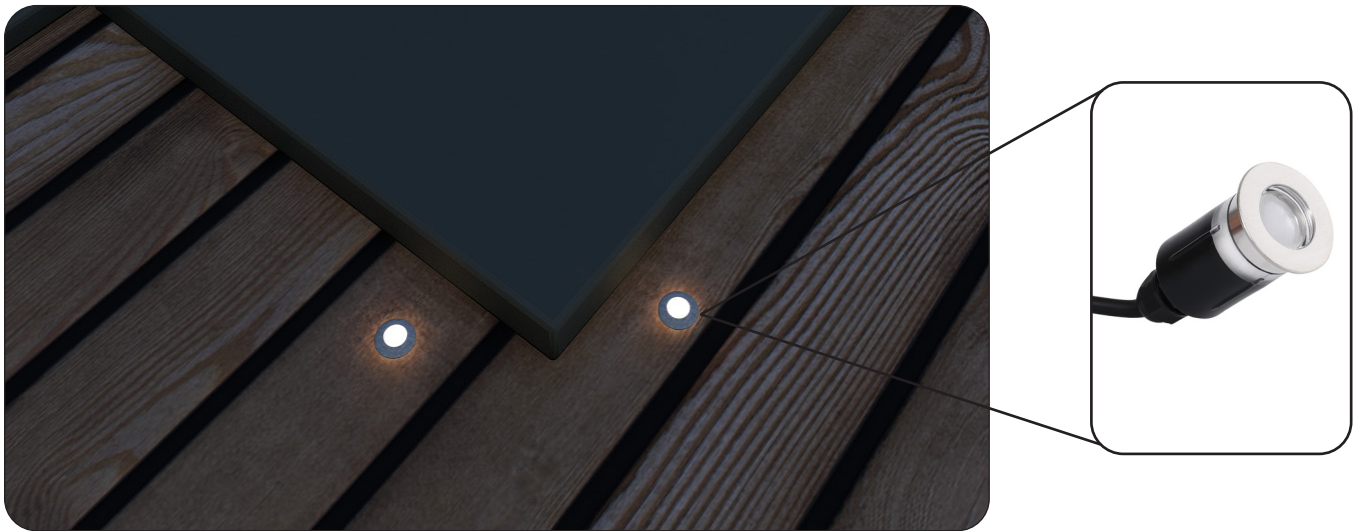

DIAMOND MINI

RL-DIAMOND-22-SS

RECESSED LIGHT

The Diamond Mini (with a stainless steel ring) is part of BOLD's high-end, durable and diffused 7/8" (22mm) ringed recessed fixtures. Framed with a stainless steel ring, this compact fixture shines a beautiful diffused light through a diamond-style lens to excel at uniform light distribution without any LED diodes visible. These fixtures can be used to create beautiful and romantic atmospheres with their gentle light output and are perfect for high traffic areas, stair risers, and more. The Diamond product line presents different fixture sizes, ring shapes, and finishes you can choose from to uplight, accent, and customize your outdoor spaces.

SPECIFICATIONS:

- Voltage:** 12V AC
- Wattage:** 0.1
- Volt Amps:** 0.15
- Lumens:** 2
- Color Temp:** 2700k
- IP Rating:** 67
- CRI:** 93
- Material:** Polycarbonate
- Cable Length:** 36"

DISTANCE (M)	CENTER BEAM (lx) Eavg/Emax	ILLUMINANCE - CONE OF LIGHT	BEAM DIAMETER (m)
0.1	31 / 103		0.03
0.2	7.75 / 25.75		0.06
0.3	3.44 / 11.44		0.09
0.4	1.94 / 6.44		0.12
0.5	1.24 / 4.12		0.15
1	0.33 / 1.06		0.29