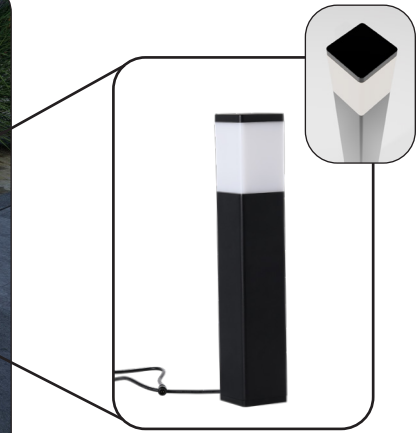

# CUBE LOW PL-CUBE-L-BK

PATH LIGHT

The Cube Low is a futuristic and bolder version of your standard short bollard path light. At 15 inches tall, the Cube Low's compact size, geometrical shape, and diffused 360-degree glow will accent any outdoor space design to perfection. Cube path lights are available in 2 heights.

## SPECIFICATIONS:

- Voltage:** 12V AC
- Wattage:** 1.5
- Volt Amps:** 2.5
- Lumens:** 60
- Color Temp:** 2700k
- IP Rating:** 65
- CRI:** 93
- Material:** Anodized aluminum
- Cable Length:** 24"

DISTANCE (M)	CENTER BEAM (lx) Eavg/Emax	ILLUMINANCE - CONE OF LIGHT	BEAM DIAMETER (m)
0.25	3.6 / 120		0.55
0.5	0.9 / 30.4		1.1
0.75	0.4 / 13.6		1.7
1	0.22 / 7.6		2.2
1.5	0.1 / 3.4		3.3