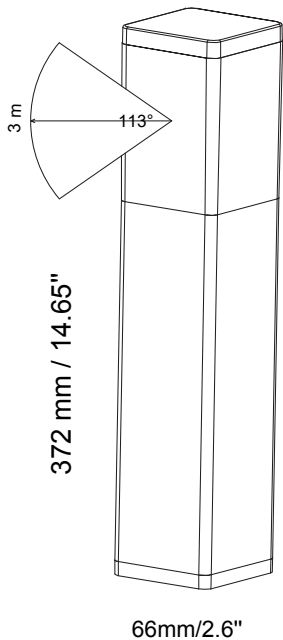

# CUBE LOW PL-CUBE-L-BK

PATH LIGHT

The Cube Low is a futuristic and bolder version of your standard short bollard path light. At 15 inches tall, the Cube Low's compact size, geometrical shape, and diffused 360-degree glow will accent any outdoor space design to perfection. Cube path lights are available in 2 heights.

## SPECIFICATIONS:

- Voltage:** 12V AC
- Wattage:** 1.5
- Volt Amps:** 2.5
- Lumens:** 60
- Color Temp:** 2700k
- IP Rating:** 65
- CRI:** 93
- Material:** Anodized aluminum
- Cable Length:** 24"

DISTANCE (M)	CENTER BEAM (lx) Eavg/Emax	ILLUMINANCE - CONE OF LIGHT	BEAM DIAMETER (m)
0.25	3.6 / 120		0.55
0.5	0.9 / 30.4		1.1
0.75	0.4 / 13.6		1.7
1	0.22 / 7.6		2.2
1.5	0.1 / 3.4		3.3

AVERAGE BEAM ANGLE 90/270 (50%): 113 DEG