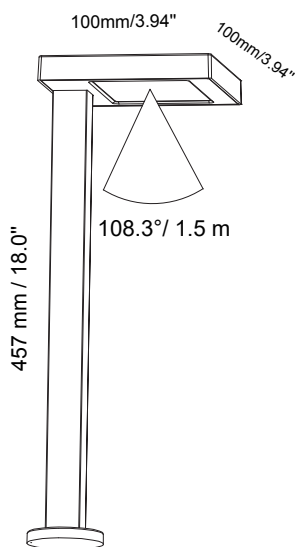

BLAZE LOW PL-BLAZE-L-BK

PATH LIGHT

The Blaze Low is a minimalist's go-to low voltage path light. At 18 inches high, this 92.5 CRI slim & modern fixture casts a downwards warm light that's designed to enhance the colors and textures of your outdoor spaces without distracting you from the beauty of its surroundings. Blaze path lights come in 2 heights to choose from and both have a 65 IP Rating.

SPECIFICATIONS:

Voltage: 12V AC

Wattage: 1.5

Volt Amps: 2.5

Lumens: 60

Color Temp: 2700k

IP Rating: 65

CRI: 92.5

Material: Anodized aluminum

Cable Length: 24"

DISTANCE (M)	CENTER BEAM (lx) Eavg/Emax	ILLUMINANCE - CONE OF LIGHT	BEAM DIAMETER (m)
0.25	121.6 / 408		0.41
0.5	30.4 / 102		0.82
1	7.6 / 25.4		1.64
1.5	2.65 / 9.3		2.46
2	1.9 / 6.4		3.28

AVERAGE BEAM ANGLE 0/180 (50%): 108.3 DEG