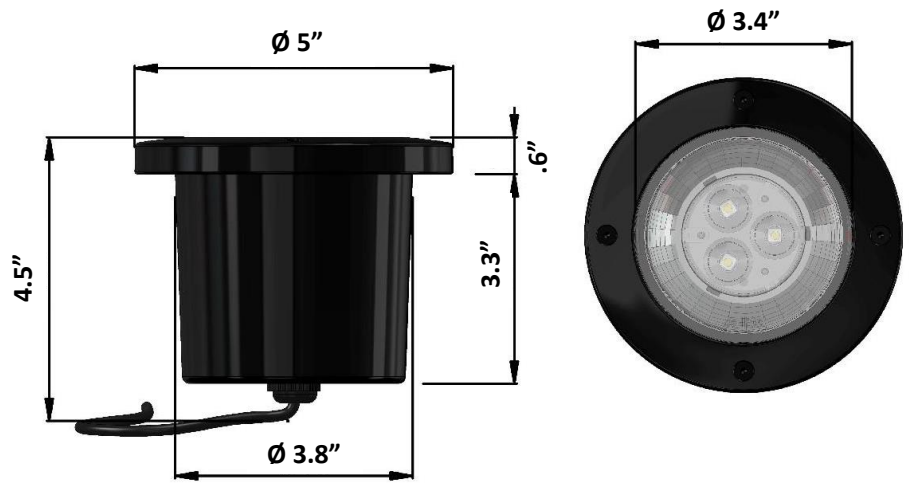

NERO

INTEGRATED SERIES

PROJECT:

_____

DATE:

_____

LOCATION:

_____

QUANTITY:

_____

ORDERING DETAILS:

_____

_____

DIMENSIONS

Length:
Width:
Height: 3.9" +/- (100mm)
Diameter: 5" +/- (128mm)
Total Height:
Recess Depth: 4.5" +/- (115mm)

ELECTRONICS

Voltage: 12v AC
Power: 3.70 Watts / 4.5 VA
Operating Voltage Range: 9v – 15v AC/DC
Light Source: LED
Power on Box: 4.50 Watts (for connection value only)
Burn Time: 25,000 Hours
Dimmable: No
Color Changing: No
IP Class: IP 67

LIGHT SPECIFICATIONS

Color Temperature: 3090 °K – Warm White
CRI (RA): 93
Lumen Intensity: 816.00 Cd
Beam Spread 0-180°: 26°
Beam Spread 90-270°: 26°
Lumens: 201
Light Reach: 16.5' (5m)

MATERIAL / PARTS

Ring / Plate:
Lens: Glass
Exterior: Aluminum
Length of Cable Lead: 24"
Easy Lock Connector Included: Yes
Installation Hardware Included: Yes
Warranty: 5 years

AVAILABLE ACCESSORIES

3' EXT-CBL, 6' EXT-CBL, 9' EXT-CBL, SPLITTER

AVAILABLE FINISHES (Circle Finish)

DARK
1010003

in-lite®