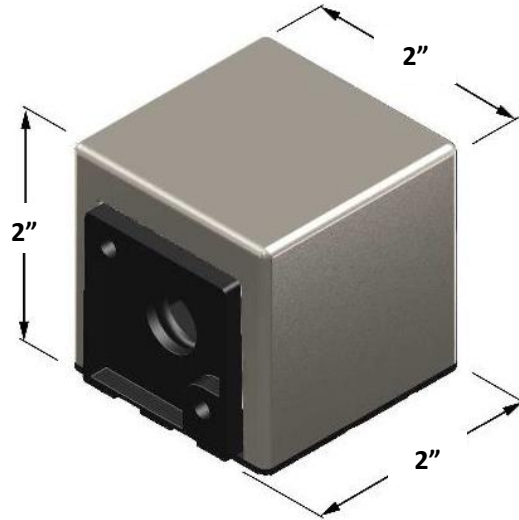

QUANTITY:

_____.

ORDERING DETAILS:

_____.

_____.

DIMENSIONS

Length: 2" +/- (50mm)
Width: 2" +/- (50mm)
Height: 2" +/- (50mm)
Diameter:
Total Height:
Recess Depth:

ELECTRONICS

LIGHT SPECIFICATIONS

Color Temperature: 2853 °K – Warm White
CRI (RA): 93
Lumen Intensity: 8.00 Cd
Beam Spread 0-180°: 78°
Beam Spread 90-270°: 78°
Lumens: 17
Light Reach: 3.5' (1m)

MATERIAL / PARTS

Ring / Plate: None
Lens: Polycarbonate
Exterior: Aluminium
Length of Cable Lead: 24"
Easy Lock Connector Included: Yes
Installation Hardware Included: Yes
Warranty: 5 years