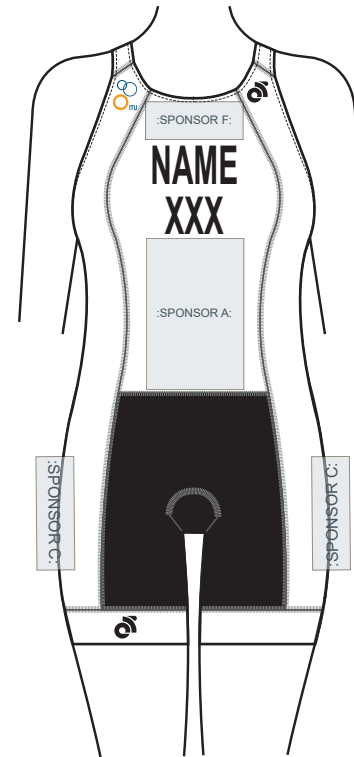

LOGO PLACEMENT GUIDELINE:

11cm/13cm

Family Name: **NAME** 5cm
(Fixed Size & Area)

Country Code: **XXX** 5cm
(Fixed Size & Area)

ITU Logo:  4cmH
(Fixed Size & Area)

Sponsor A:  20cm
Three logos only
Maximum Height of Logo should be 20cmH

Sponsor B:  2.8cm
Manufacture's Logo
(Fixed Size & Area)

Sponsor C:  5cm
One logo only

Sponsor D:  3cm
Manufacture's Logo
(Fixed Size & Area)

Sponsor E:  10cm
One logo only

Sponsor F:  5cm
One logo only

: APEX / PERFORMANCE Swimsuit :
[WSW031 / WSW030]

: APEX Women Specific Tri Suit :
[WLK310]

TeamName_USXXXXXX_WSU003_Normal_V1.01

Graphic Editor: Name Start Date: 2000/00/00 End Date: 2000/00/00

2DScale: 1:10

Notes:

sales@champ-sys.com

champ-sys.com

POLICIES AND PROCEDURES