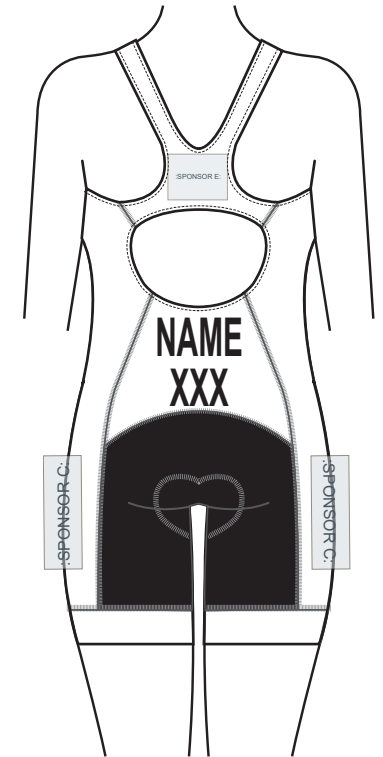

LOGO PLACEMENT GUIDELINE:

11cm/13cm

Family Name: **NAME** 5cm
(Fixed Size & Area)

Country Code: **XXX** 5cm
(Fixed Size & Area)

ITU Logo:  4cmH
(Fixed Size & Area)

Sponsor A:  20cm
Three logos only
Maximum Height of Logo should be 20cmH

Sponsor B:  2.8cm
Manufacture's Logo
(Fixed Size & Area)

Sponsor C:  5cm
One logo only

Sponsor D:  3cm
Manufacture's Logo
(Fixed Size & Area)

Sponsor E:  10cm
One logo only

Sponsor F:  5cm
One logo only

: APEX / PERFORMANCE Swimsuit :
[WSW031 / WSW030]