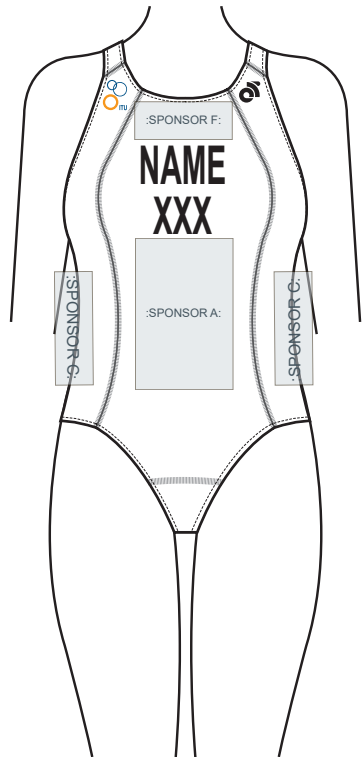

LOGO PLACEMENT GUIDELINE:

11cm/13cm

Family Name: **NAME** 5cm
(Fixed Size & Area)

Country Code: **XXX** 5cm
(Fixed Size & Area)

ITU Logo:  4cmH
(Fixed Size & Area)

Sponsor A:  20cm
Three logos only
Maximum Height of Logo should be 20cmH

Sponsor B:  2.8cm
Manufacture's Logo
(Fixed Size & Area)

Sponsor C:  5cm
One logo only

Sponsor D:  3cm
Manufacture's Logo
(Fixed Size & Area)

Sponsor E:  10cm
One logo only

Sponsor F:  5cm
One logo only

: APEX / PERFORMANCE Swimsuit :
[WSW031 / WSW030]

: APEX Women Specific Tri Suit :
[WLK310]

TeamName_USXXXXXX_WSU003_Normal_V1.01

Graphic Editor: Name Start Date: 2000/00/00 End Date: 2000/00/00

2DScale: 1:10

Notes:

sales@champ-sys.com

champ-sys.com

POLICIES AND PROCEDURES