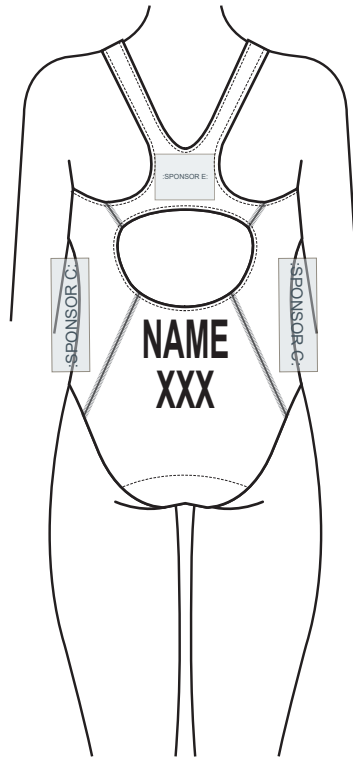

LOGO PLACEMENT GUIDELINE:

11cm/13cm

Family Name: **NAME** 5cm
(Fixed Size & Area)

Country Code: **XXX** 5cm
(Fixed Size & Area)

ITU Logo:  4cmH
(Fixed Size & Area)

Sponsor A:  20cm
Three logos only
Maximum Height of Logo should be 20cmH

Sponsor B:  2.8cm
Manufacture's Logo
(Fixed Size & Area)

Sponsor C:  5cm
One logo only

Sponsor D:  3cm
Manufacture's Logo
(Fixed Size & Area)

Sponsor E:  10cm
One logo only

Sponsor F:  5cm
One logo only

: APEX / PERFORMANCE Swimsuit :
[WSW031 / WSW030]