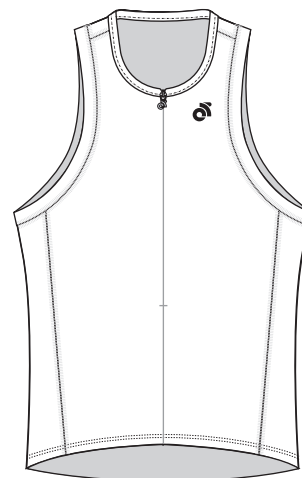

: PERFORMANCE Tri Top :  
w/o collar binding

: Front View :  
: APEX / PERFORMANCE Blade トライトップ:  
[ MLJ202 / MLJ222 ]

Link with side pocket  
( Right )

: Front View :  
: APEX / PERFORMANCE Link トライトップ:  
[ MLJ212 / MLJ232 ]

Link with side pocket  
( Left )

Family Name: **NAME**

Country Code: **XXX**

: Back View :

: Back View :

TeamName\_USXXXXXX\_TTP006\_Normal\_V1.01

Graphic Editor: Name Start Date: 2000/00/00 End Date: 2000/00/00

2DScale: 1:10

Notes:

Zipper Color:

Pantone Color Reference:

FlatLock Stitching

Neon series: