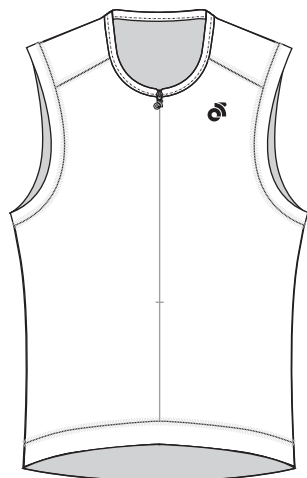

: PERFORMANCE Tri Top :  
w/o collar binding

: Front View :  
: APEX / PERFORMANCE Blade トライトップ:  
[ MLJ202 / MLJ222 ]

Link with side pocket  
( Right )

: Front View :  
: APEX / PERFORMANCE Link トライトップ:  
[ MLJ212 / MLJ232 ]

Link with side pocket  
( Left )

Family Name: **NAME**

Country Code: **XXX**

: Back View :

: Back View :

TeamName\_USXXXXXX\_TTP006\_Normal\_V1.01

Graphic Editor: Name Start Date: 2000/00/00 End Date: 2000/00/00

2DScale: 1:10

Notes:

Zipper Color:

Pantone Color Reference:

FlatLock Stitching

Neon series: