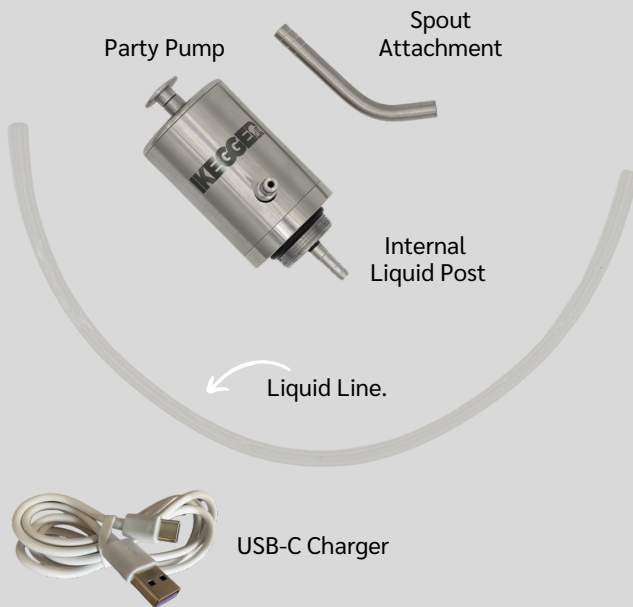

# 1.0 Quick Start Guide

**Rechargeable Party Pump Tap.** Here's what you need to know to get you started. For more info download our [complete manual](#) or watch our videos.

**Attach Spout and Line.** Twist and push the spout so that it sits up against the Party Pump unit, cut liquid line to height of keg and push onto internal liquid post.

**Clean.** Fill Mini Keg with no-rinse sanitiser and press pour button on top of tap system to clean before serving drinks.

**Soap will ruin beer head.**

**Fill Keg.** The party pump is compatible with all iKegger mini kegs. Fill the vessel with the beverage of your choice, ensuring it's cold if you are wanting to dispense immediately.

**Never serve hot/boiling drinks.**

**Screw Tap.** Feed liquid line into mouth of mini keg and screw Party Pump tap into the mini keg. Now you can push button on top to serve your first drink.

Enjoy!

**Charging.** Red light will display showing that tap needs charging. Insert USB connection into a suitable plug, and the USB-C input into the Party Pump.

# 1.1 Component Guide

**USB Rechargeable Party Pump Tap.** All the components, what they are called, and what you can and can't do with them.

**Compatible with all  
iKegger Mini Kegs.**