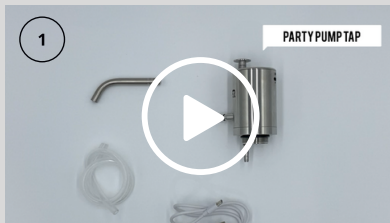

# 1.0 Quick Start Guide

**Rechargeable Party Pump Tap.** Here's what you need to know to get you started. For more info download our [complete manual](#) or watch our videos.

**Attach Spout and Line.** Twist and push the spout so that it sits up against the Party Pump unit, cut liquid line to height of keg and push onto internal liquid post.

**Clean.** Fill Mini Keg with no-rinse sanitiser and press pour button on top of tap system to clean before serving drinks.

**Soap will ruin beer head.**

**Fill Keg.** The party pump is compatible with all iKegger mini kegs. Fill the vessel with the beverage of your choice, ensuring it's cold if you are wanting to dispense immediately.

**Never serve hot/boiling drinks.**

**Screw Tap.** Feed liquid line into mouth of mini keg and screw Party Pump tap into the mini keg. Now you can push button on top to serve your first drink.

Enjoy!

**Charging.** Red light will display showing that tap needs charging. Insert USB connection into a suitable plug, and the USB-C input into the Party Pump.

# 1.1 Component Guide

**USB Rechargeable Party Pump Tap.** All the components, what they are called, and what you can and can't do with them.

**Compatible with all  
iKegger Mini Kegs.**