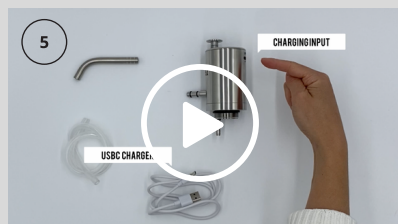

# 1.0 Quick Start Guide

**Rechargeable Party Pump Tap.** Here's what you need to know to get you started. For more info download our [complete manual](#) or watch our videos.

**Attach Spout and Line.** Twist and push the spout so that it sits up against the Party Pump unit, cut liquid line to height of keg and push onto internal liquid post.

**Clean.** Fill Mini Keg with no-rinse sanitiser and press pour button on top of tap system to clean before serving drinks.

**Soap will ruin beer head.**

**Fill Keg.** The party pump is compatible with all iKegger mini kegs. Fill the vessel with the beverage of your choice, ensuring it's cold if you are wanting to dispense immediately.

**Never serve hot/boiling drinks.**

**Screw Tap.** Feed liquid line into mouth of mini keg and screw Party Pump tap into the mini keg. Now you can push button on top to serve your first drink.

Enjoy!

**Charging.** Red light will display showing that tap needs charging. Insert USB connection into a suitable plug, and the USB-C input into the Party Pump.