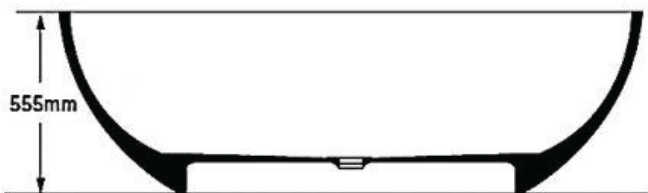

### Options:

- Overflow
- Stone waste

**Size:** 1680L x 925W x 555H (mm)

Net weight: 144kg  
 Gross weight: 198kg  
 Water Capacity: 319lt  
 Unit: mm