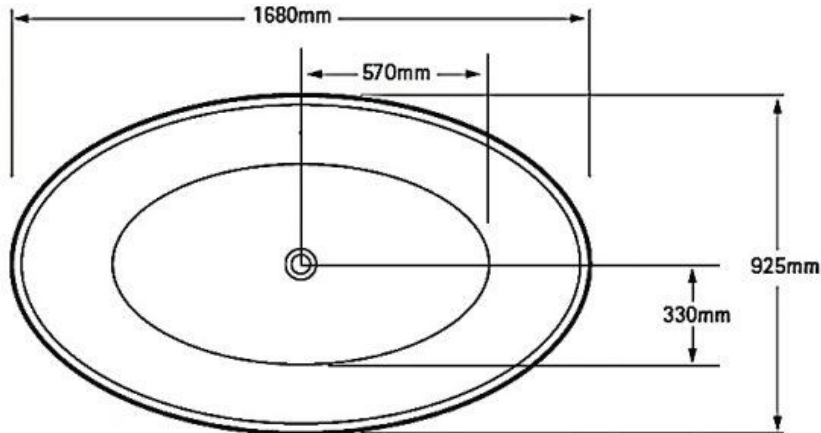

### Options:

- Overflow
- Stone waste

**Size:** 1680L x 925W x 555H (mm)

Net weight: 144kg  
 Gross weight: 198kg  
 Water Capacity: 319lt  
 Unit: mm