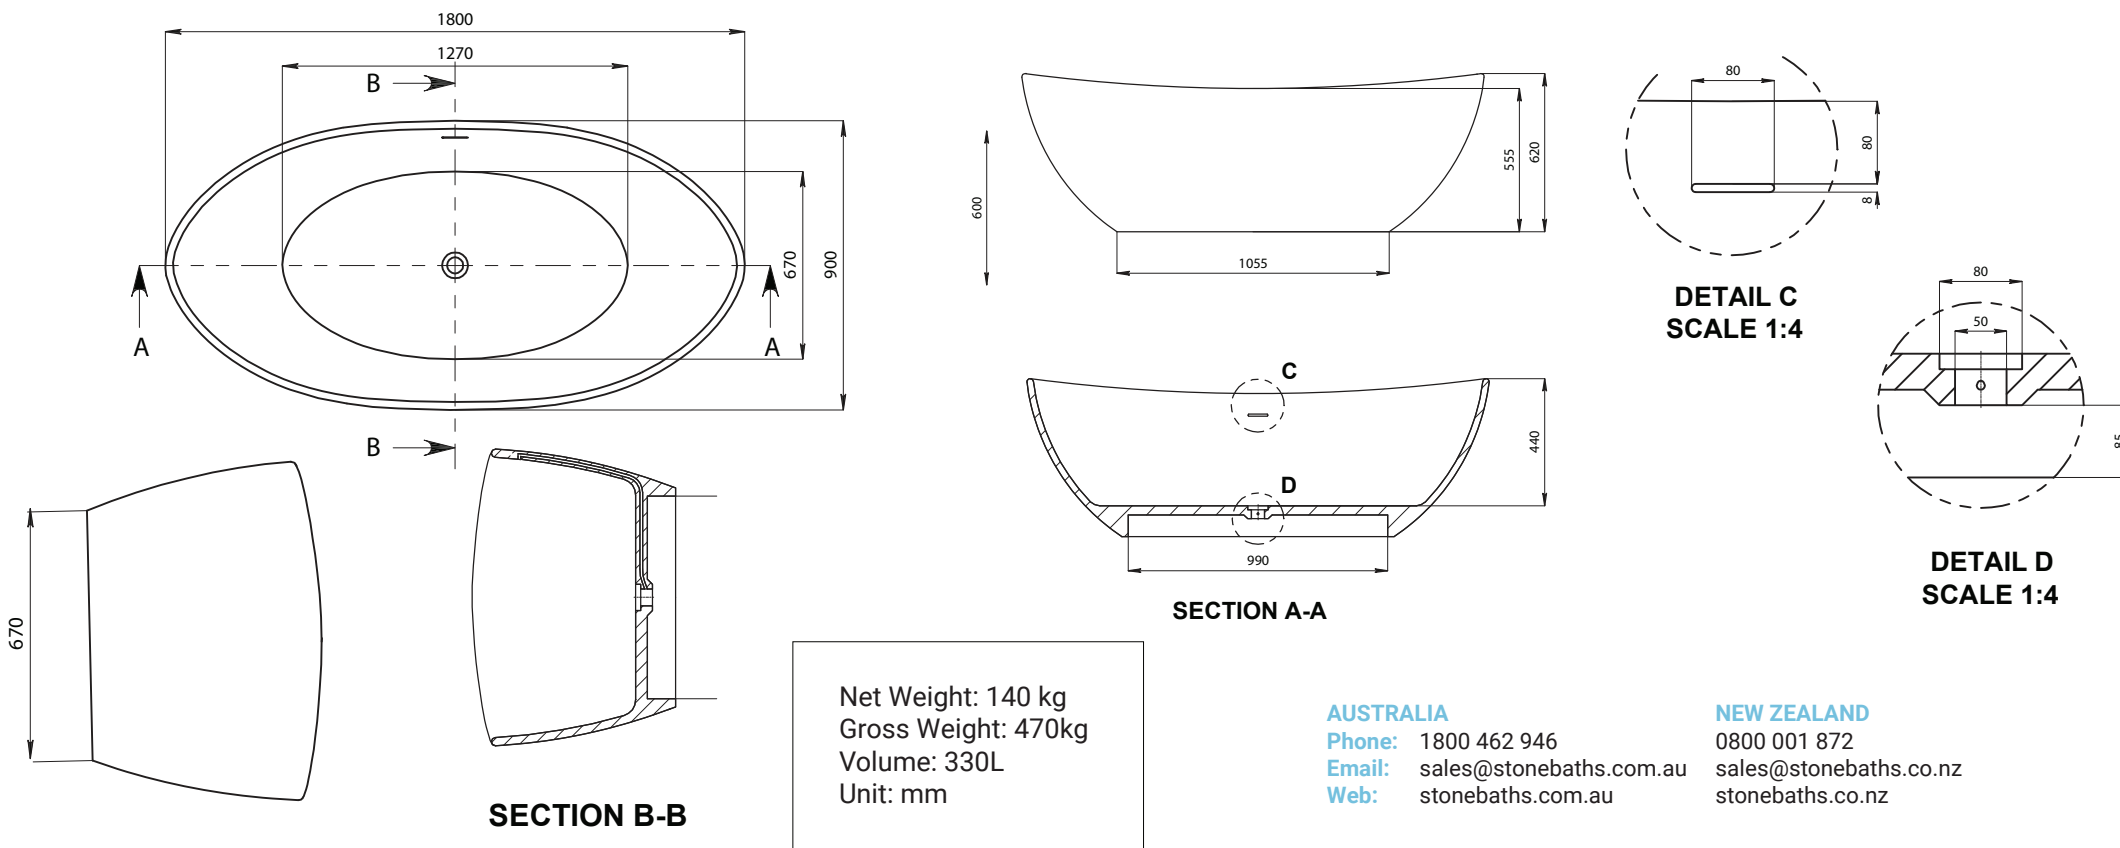

ST24 VIVIENNE FREESTANDING 1800MM

Notes:

- Freestanding bathtub
- Polymarble
- Matt white
- Chrome waste
- Optional matching stone waste
- 10 year manufacturers warranty

Finishes:

- Matte white
- Gloss white

Options:

- Overflow
- Non-overflow
- Stone waste

Size: 1800 L x 900 W x 620 H (mm)

AUSTRALIA

Phone: 1800 462 946
 Email: sales@stonebaths.com.au
 Web: stonebaths.com.au

NEW ZEALAND

0800 001 872
 sales@stonebaths.co.nz
 stonebaths.co.nz