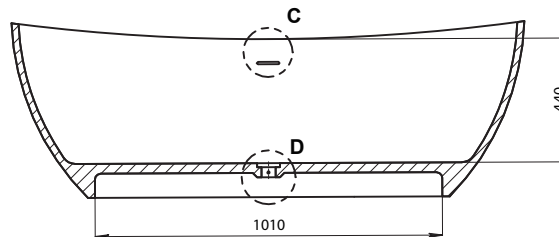

Options:

- Overflow
- Non-overflow
- Stone waste

Size: 1638L x 850W x 620 H (mm)

SECTION B-B

**DETAIL C
SCALE 1:4**

**DETAIL D
SCALE 1:3**

Net Weight: 130 kg
Gross Weight: 176kg
Volume: 330L
Unit: mm

AUSTRALIA