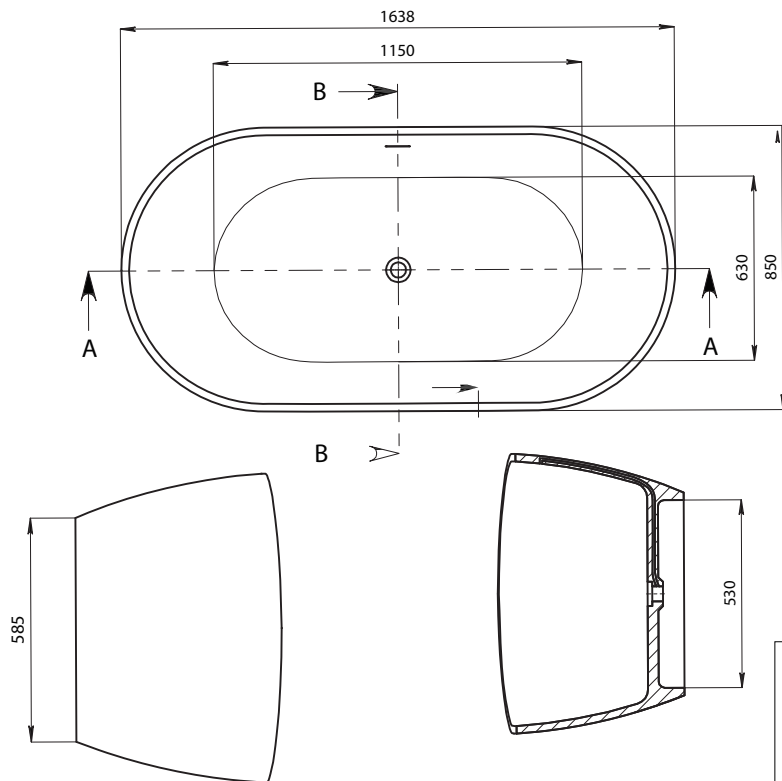

ST24 VIVIENNE FREESTANDING 1638MM

Notes:

- Freestanding bathtub
- Polymarble
- Matt white
- Chrome waste
- Optional matching stone waste
- 10 year manufacturers warranty

Finishes:

- Matte white
- Gloss white

Options:

- Overflow
- Non-overflow
- Stone waste

Size: 1638L x 850W x 620 H (mm)

SECTION B-B

**DETAIL C
SCALE 1:4**

**DETAIL D
SCALE 1:3**

Net Weight: 130 kg
Gross Weight: 176kg
Volume: 330L
Unit: mm

AUSTRALIA