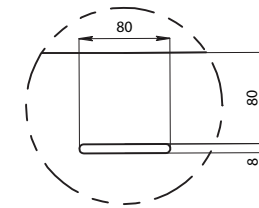

Options:

- Overflow
- Non-overflow
- Stone waste

Size: 1638L x 850W x 620 H (mm)

SECTION B-B

**DETAIL C
SCALE 1:4**

**DETAIL D
SCALE 1:3**

Net Weight: 130 kg
Gross Weight: 176kg
Volume: 330L
Unit: mm

AUSTRALIA