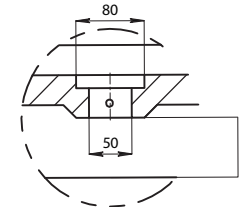

Options:

- Overflow
- Non-overflow
- Stone waste

Size: 1638L x 850W x 620 H (mm)

SECTION B-B

**DETAIL C
SCALE 1:4**

**DETAIL D
SCALE 1:3**

Net Weight: 130 kg
Gross Weight: 176kg
Volume: 330L
Unit: mm

AUSTRALIA