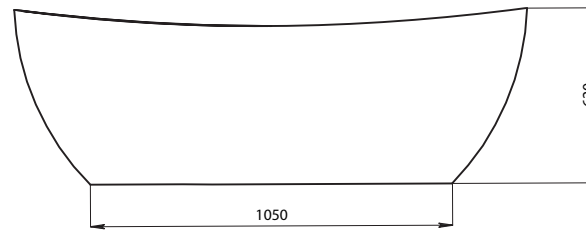

Options:

- Overflow
- Non-overflow
- Stone waste

Size: 1638L x 850W x 620 H (mm)

SECTION B-B

**DETAIL C
SCALE 1:4**

**DETAIL D
SCALE 1:3**

Net Weight: 130 kg
Gross Weight: 176kg
Volume: 330L
Unit: mm

AUSTRALIA