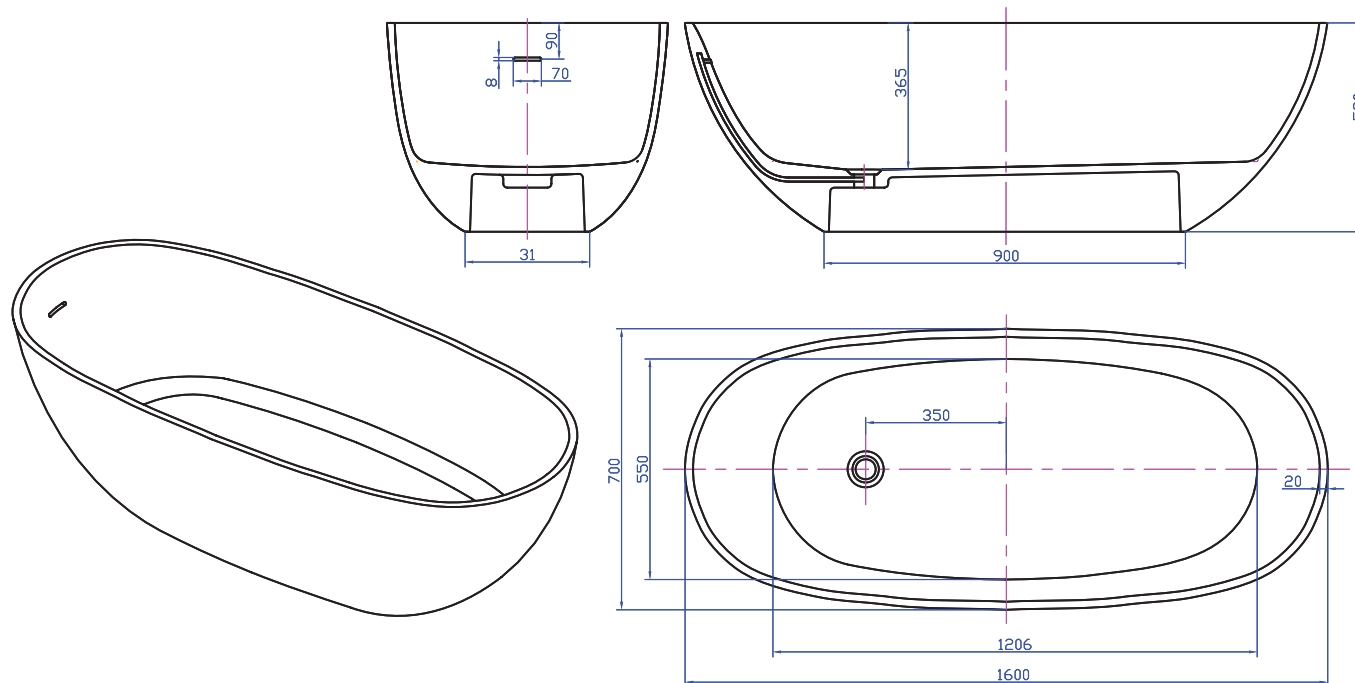

G65134 1600mm Freestanding Bath

Notes:

- Freestanding bathtub
- Solid surface
- Matt white
- Chrome waste
- Optional matching stone waste
- 10 year manufacturers warranty

Size: 1600 x 700 x 520 (mm)

Finishes:

- Matte white
- Gloss white
- Colour

Options:

- Overflow
- Non-overflow
- Stone waste

Net Weight: 110kg
Gross Weight: 160kg
Volume: 180L
Unit: mm

GIA
Itallii

AUSTRALIA

Phone: 1800 462 946

Email: info@stonebaths.com.au