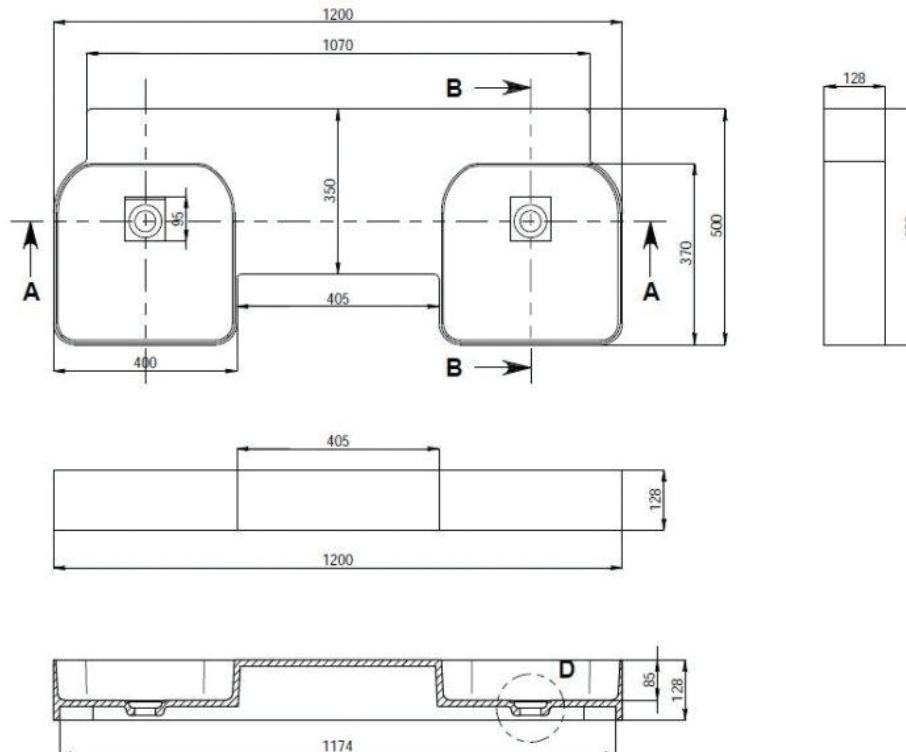

WM03-1200 1200mm Basin

Notes:

- Wall Hung
- Polymarble or solid surface composition
- 10 years manufacturers warranty

Finishes:

- Matte White
- Gloss White

Options:

Stone waste
(matte white)

Size: 1200 L x 500 W x 128 H (mm)

Net Weight: 31kg
 Gross Weight: 36kg
 Unit: mm