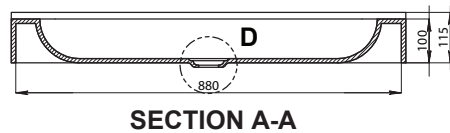

WM02-900 900mm Basin

Notes:

- Vanity top
- Polymarble or solid surface composition
- 10 years manufacturers warranty

Finishes:

- Matte White
- Gloss White

Options:

Stone waste
(matte white)

Size: 900 L x 480 W x 125 H (mm)

DETAIL D
SCALE 1:4

Net Weight: 23kg
 Gross Weight: 27kg
 Unit: mm