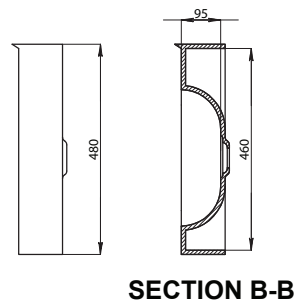

WM02-900 900mm Basin

Notes:

- Vanity top
- Polymarble or solid surface composition
- 10 years manufacturers warranty

Finishes:

- Matte White
- Gloss White

Options:

Stone waste
(matte white)

Size: 900 L x 480 W x 125 H (mm)

DETAIL D
SCALE 1:4

Net Weight: 23kg
 Gross Weight: 27kg
 Unit: mm