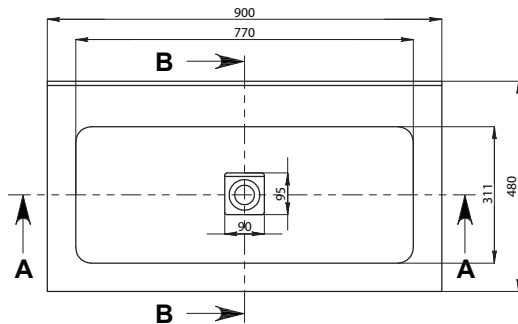

WM02-900 900mm Basin

Notes:

- Vanity top
- Polymarble or solid surface composition
- 10 years manufacturers warranty

Finishes:

- Matte White
- Gloss White

Options:

Stone waste
(matte white)

Size: 900 L x 480 W x 125 H (mm)

DETAIL D
SCALE 1:4

Net Weight: 23kg
 Gross Weight: 27kg
 Unit: mm