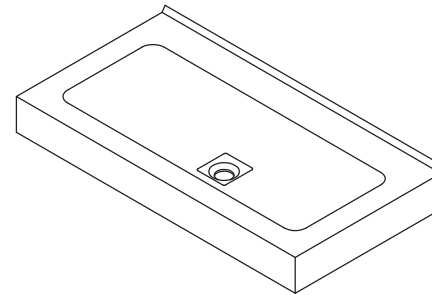

WM02-900 900mm Basin

Notes:

- Vanity top
- Polymarble or solid surface composition
- 10 years manufacturers warranty

Finishes:

- Matte White
- Gloss White

Options:

Stone waste
(matte white)

Size: 900 L x 480 W x 125 H (mm)

DETAIL D
SCALE 1:4

Net Weight: 23kg
 Gross Weight: 27kg
 Unit: mm