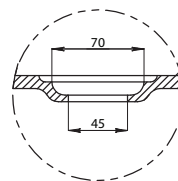

WM02-900 900mm Basin

Notes:

- Vanity top
- Polymarble or solid surface composition
- 10 years manufacturers warranty

Finishes:

- Matte White
- Gloss White

Options:

Stone waste
(matte white)

Size: 900 L x 480 W x 125 H (mm)

DETAIL D
SCALE 1:4

Net Weight: 23kg
 Gross Weight: 27kg
 Unit: mm