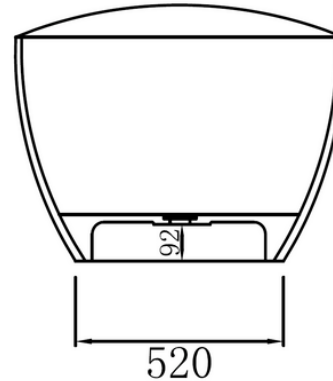

### Notes:

- Matt white polymarble
- Chrome waste
- 10 year manufacturers warranty

**Size:** 1640 x 840 x 640 x 15mm

### Options:

- Stone waste

Net Weight: 91 kg  
 Gross Weight: 131 kg  
 Water capacity: 330 L  
 Unit: mm (10mm tolerance)