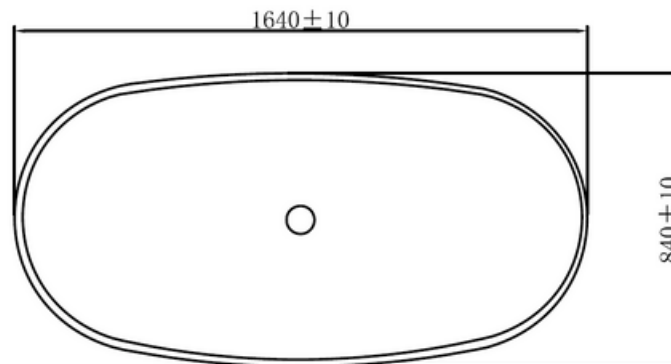

### Notes:

- Matt white polymarble
- Chrome waste
- 10 year manufacturers warranty

**Size:** 1640 x 840 x 640 x 15mm

### Options:

- Stone waste

Net Weight: 91 kg  
 Gross Weight: 131 kg  
 Water capacity: 330 L  
 Unit: mm (10mm tolerance)