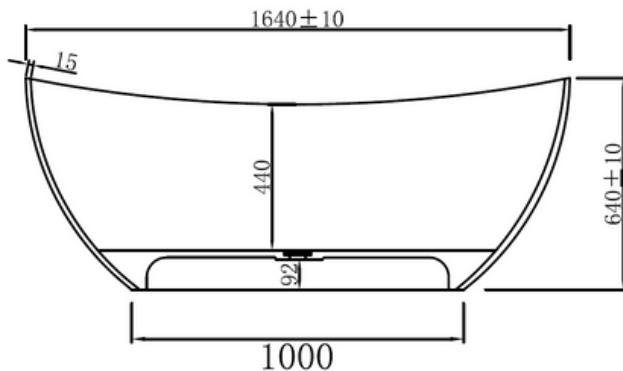

### Notes:

- Matt white polymarble
- Chrome waste
- 10 year manufacturers warranty

**Size:** 1640 x 840 x 640 x 15mm

### Options:

- Stone waste

Net Weight: 91 kg  
 Gross Weight: 131 kg  
 Water capacity: 330 L  
 Unit: mm (10mm tolerance)