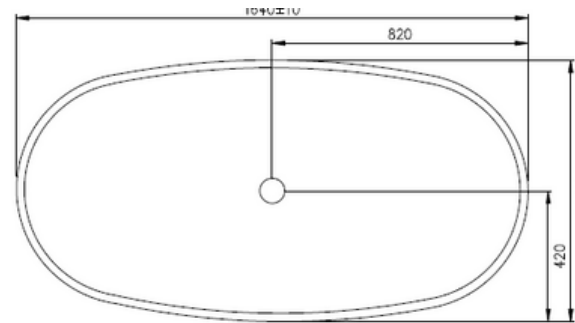

Vivienne ST24 1640mm Freestanding Bath

Notes:

- Matt white polymarble
- Chrome waste
- 10 year manufacturers warranty

Size: 1640 x 840 x 640 x 25mm

Finishes:

- Gloss white
- Colour

Options:

- Stone waste

Net Weight: 122kg
 Gross Weight: 172 kg
 Water capacity: 330L
 Unit: mm (10mm tolerance)