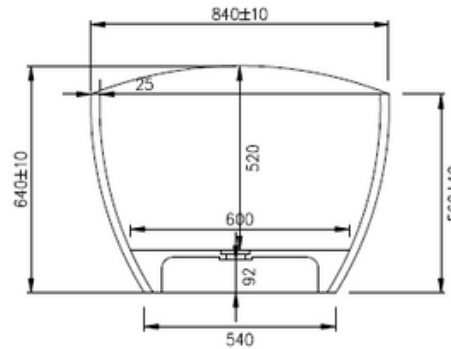

Vivienne ST24 1640mm Freestanding Bath

Notes:

- Matt white polymarble
- Chrome waste
- 10 year manufacturers warranty

Size: 1640 x 840 x 640 x 25mm

Finishes:

- Gloss white
- Colour

Options:

- Stone waste

Net Weight: 122kg
 Gross Weight: 172 kg
 Water capacity: 330L
 Unit: mm (10mm tolerance)