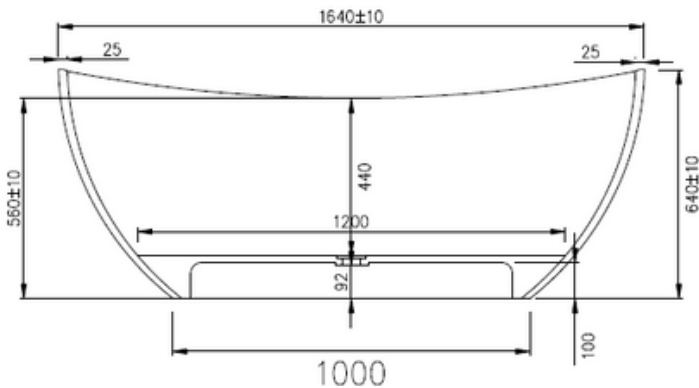

Vivienne ST24 1640mm Freestanding Bath

Notes:

- Matt white polymarble
- Chrome waste
- 10 year manufacturers warranty

Size: 1640 x 840 x 640 x 25mm

Finishes:

- Gloss white
- Colour

Options:

- Stone waste

Net Weight: 122kg
 Gross Weight: 172 kg
 Water capacity: 330L
 Unit: mm (10mm tolerance)