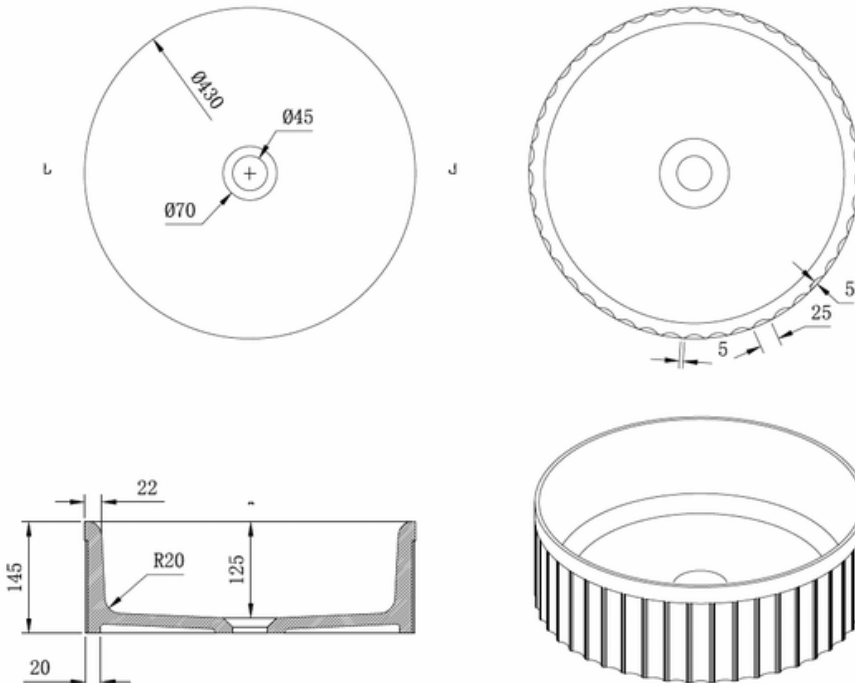

Venus Round STB86-2 Fluted Bench Top Basin

Notes:

- Matt white polymarble
- Chrome waste
- 10 year manufacturers warranty

Size: 430 x 430 x 145

Finishes:

- Matt white
- Gloss white
- Colour

Options:

- Stone waste

Net Weight: 8 kg
 Water capacity:
 Unit: mm (2mm tolerance)