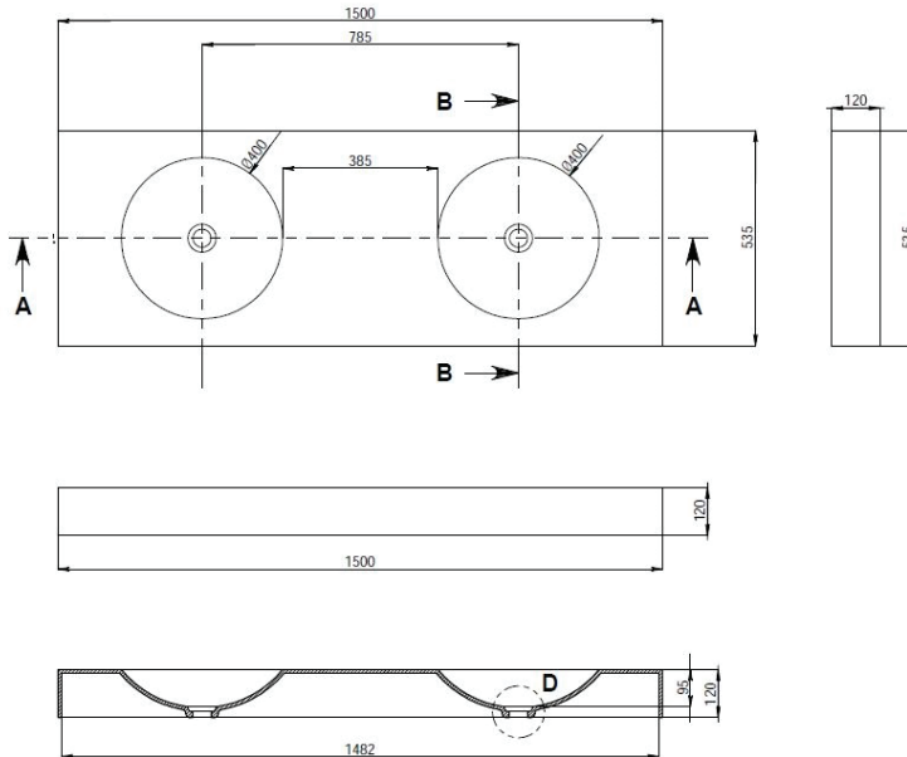

### Options:

Stone waste  
(matte white)

**Size:** 1500 L x 535 W x 120 H (mm)

Net Weight: 45kg  
 Gross Weight: 48kg  
 Unit: mm