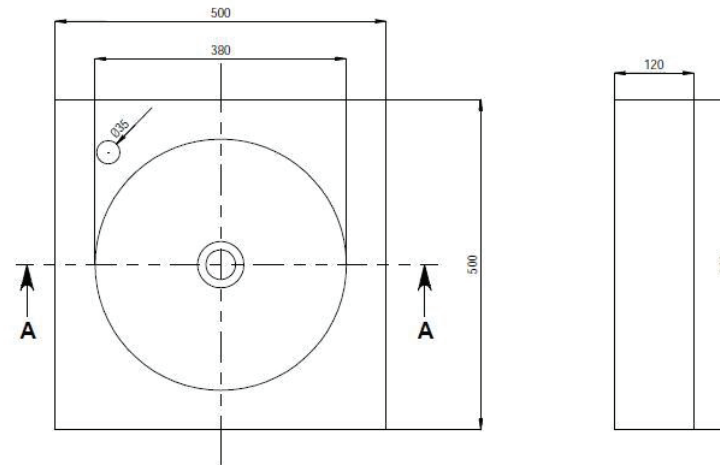

WM04-500 Stone Basin 500mm

Notes:

- Benchtop
- Polymarble or solid surface composition
- 10 years manufacturers warranty

Finishes:

- Matte white
- Gloss white

Options:

Stone waste
 (matte white)

Size: 550 L x 550 W x 170 H (mm)

Net Weight: 13 kg
 Gross Weight: 16.5 kg
 Unit: mm