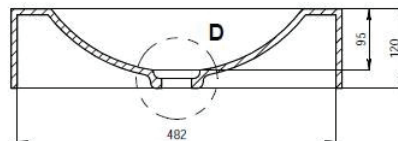

WM04-500 Stone Basin 500mm

Notes:

- Benchtop
- Polymarble or solid surface composition
- 10 years manufacturers warranty

Finishes:

- Matte white
- Gloss white

Options:

Stone waste
 (matte white)

Size: 550 L x 550 W x 170 H (mm)

Net Weight: 13 kg
 Gross Weight: 16.5 kg
 Unit: mm