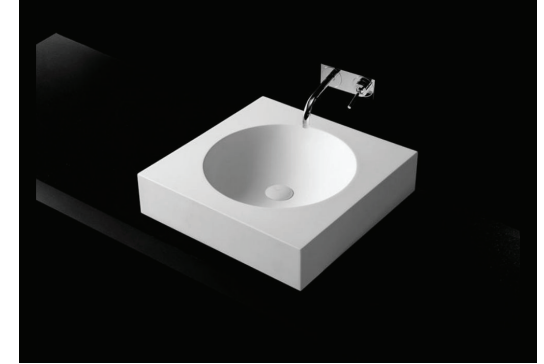

WM04-500 Stone Basin 500mm

Notes:

- Benchtop
- Polymarble or solid surface composition
- 10 years manufacturers warranty

Finishes:

- Matte white
- Gloss white

Options:

Stone waste
 (matte white)

Size: 550 L x 550 W x 170 H (mm)

Net Weight: 13 kg
 Gross Weight: 16.5 kg
 Unit: mm