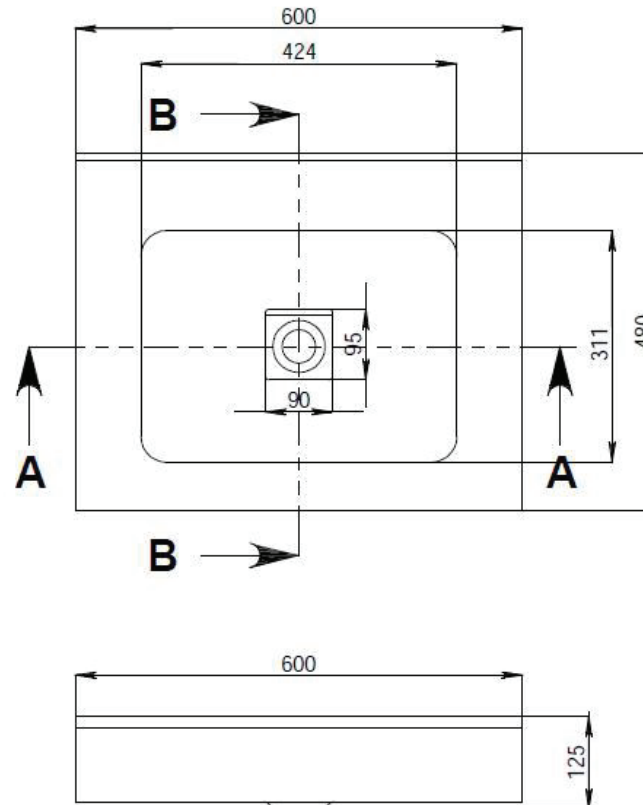

WM02-600mm Basin

Notes:

- Bench top
- Polymarble or solid surface composition
- 10 years manufacturers warranty

Finishes:

- Matte White
- Gloss White

Options:

Stone waste
(matte white)

Size: 600 L x 480 W x 125 H (mm)

Net Weight: 16kg
 Gross Weight: 19kg
 Unit: mm