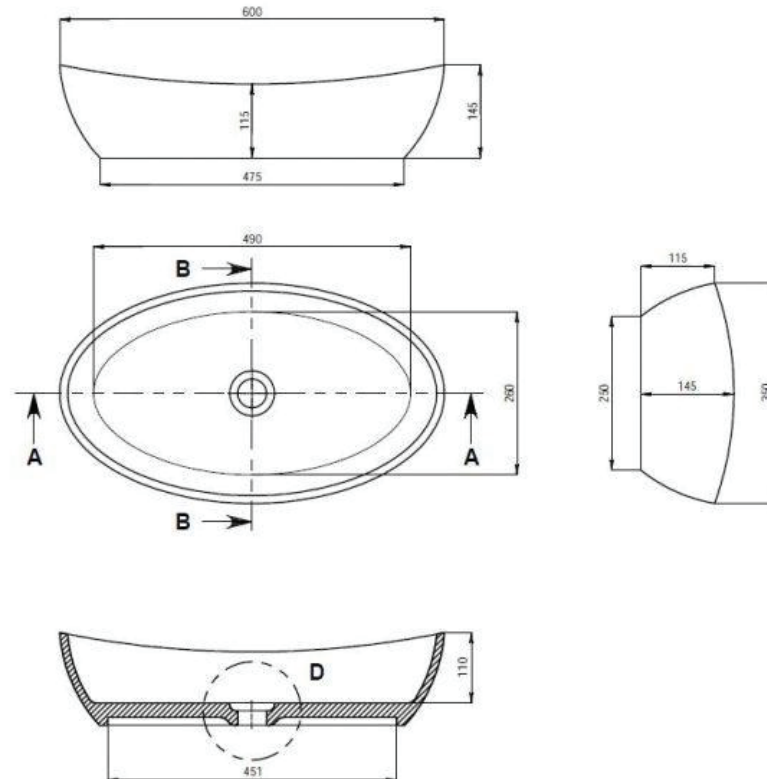

VIVIENNE STB24 600mm Basin

Notes:

- Bench top
- Polymarble or solid surface composition
- 10 years manufacturers warranty

Finishes:

- Matte White
- Gloss White

Options:

Stone waste
(matte white)

Size: 600 L x 350 W x 145 H (mm)

Gross Weight: 15kg
Unit: mm