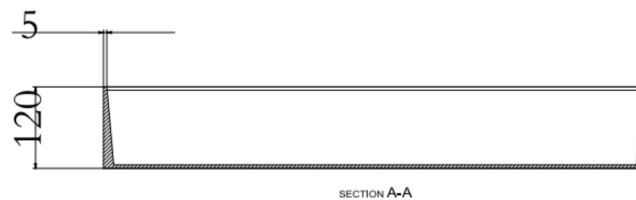

### Options:

- Stone waste (matte white)

**Size:** 800 L x 480 W x 120 H (mm)

Net Weight: 19.5kg  
 Gross Weight: 22.5kg  
 Unit: mm