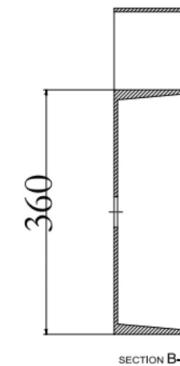

### Options:

- Stone waste (matte white)

**Size:** 800 L x 480 W x 120 H (mm)

Net Weight: 19.5kg  
 Gross Weight: 22.5kg  
 Unit: mm