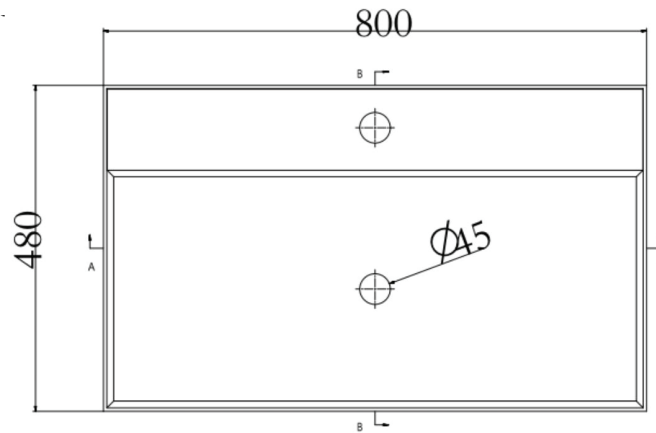

### Options:

- Stone waste (matte white)

**Size:** 800 L x 480 W x 120 H (mm)

Net Weight: 19.5kg  
 Gross Weight: 22.5kg  
 Unit: mm