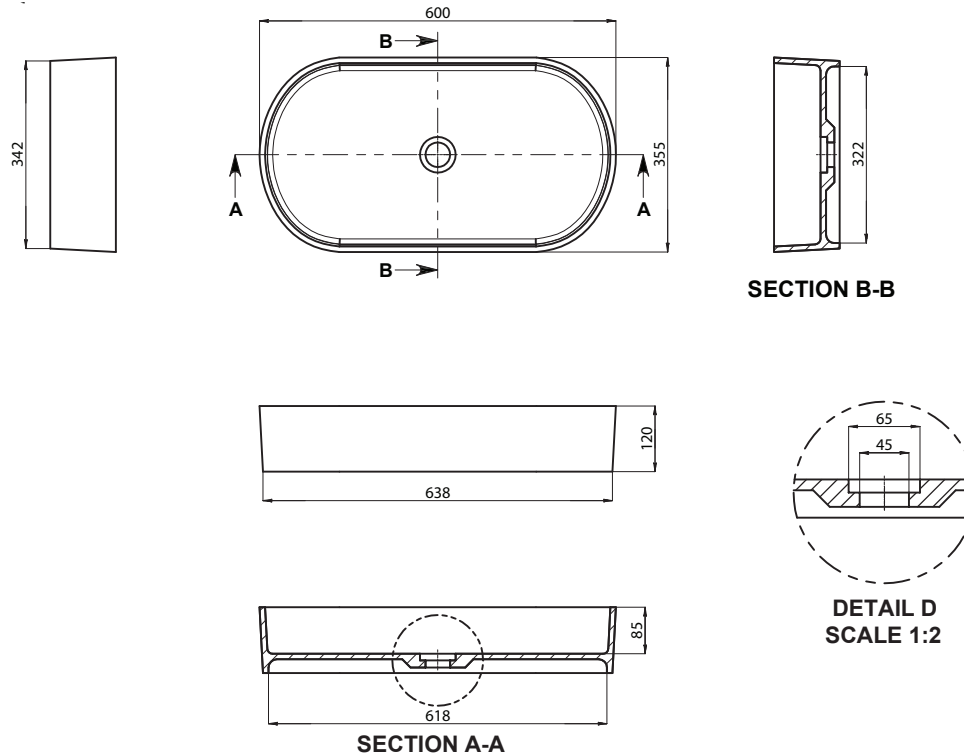

S3 600mm Basin

Notes:

- Benchtop
- Polymarble or solid surface composition
- 10 years manufacturers warranty

Finishes:

- Matte white
- Gloss white

Options:

- Stone waste (matte white)

Size: 600 L x 355 W x 120 H (mm)

Net Weight: 8.5kg
 Gross Weight: 11kg
 Unit: mm