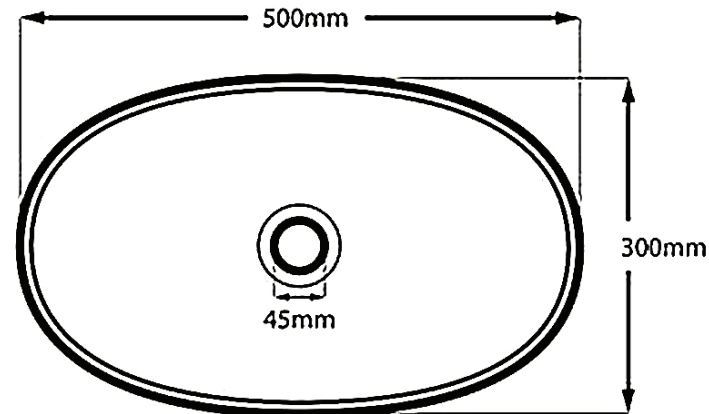

## Rosetta STB01 500mm Basin

### Options:

Stone waste  
(matte white)

**Size:** 500 L x 300 W x 100 H (mm)

Net Weight: 8 kg  
Gross Weight: 10 kg  
Unit: mm