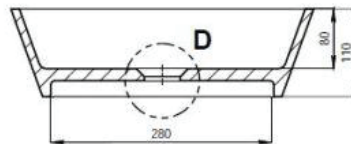

MELISSA STB05 380mm Basin

Notes:

- Benchtop
- Polymarble or solid surface composition
- 10 years manufacturers warranty

Finishes:

- Matte white
- Gloss white

Options:

- Stone waste
(matte white)

Size: 380 L x 380 W x 110 H (mm)

Net Weight: 6.5kg
Gross Weight: 9kg
Unit: mm