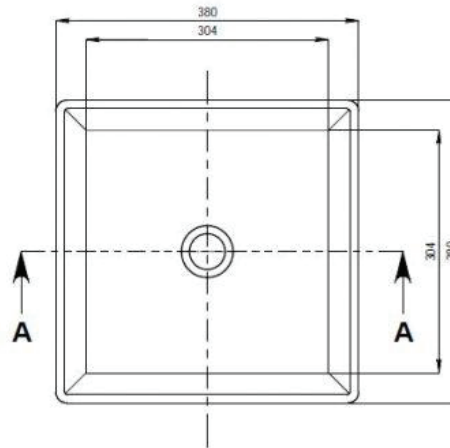

MELISSA STB05 380mm Basin

Notes:

- Benchtop
- Polymarble or solid surface composition
- 10 years manufacturers warranty

Finishes:

- Matte white
- Gloss white

Options:

- Stone waste
(matte white)

Size: 380 L x 380 W x 110 H (mm)

Net Weight: 6.5kg
Gross Weight: 9kg
Unit: mm