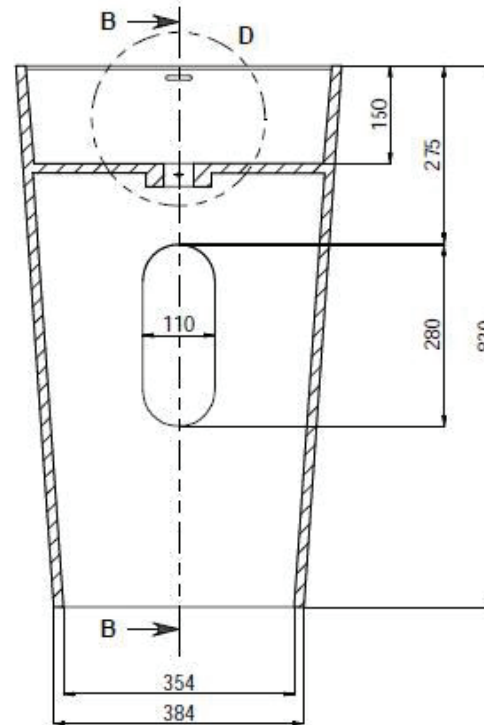

KERRI CSB85 500mm Basin

Notes:

- Freestanding
- Polymarble or solid surface composition
- 10 years manufacturers warranty

Finishes:

- Matte white
- Gloss white

Options:

Stone waste
 (matte white)

Size: 500 L x 370 W x 830 H (mm)

Net Weight: 47kg
 Gross Weight: 55kg
 Unit: mm