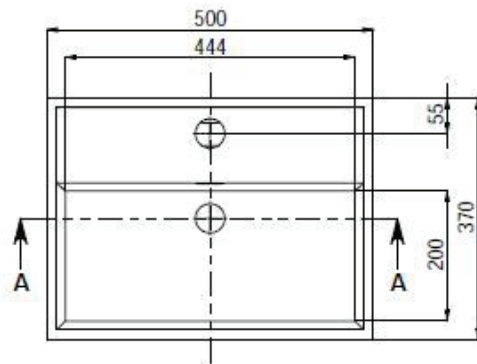

KERRI CSB85 500mm Basin

Notes:

- Freestanding
- Polymarble or solid surface composition
- 10 years manufacturers warranty

Finishes:

- Matte white
- Gloss white

Options:

Stone waste
 (matte white)

Size: 500 L x 370 W x 830 H (mm)

Net Weight: 47kg
 Gross Weight: 55kg
 Unit: mm