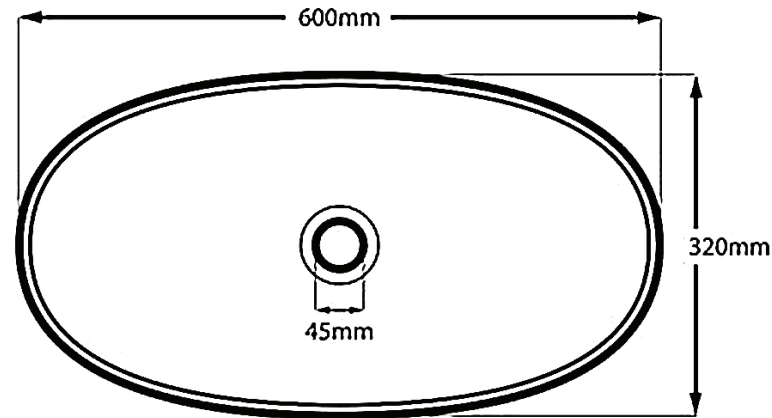

Justina STB12 600mm

Notes:

- Benchtop
- Polymarble or solid surface composition
- 10 years manufacturers warranty

Finishes:

- Matte white
- Gloss white

Options:

Stone waste
(matte white)

Size: 600 L x 320 W x 145 H (mm)

Net Weight: 10.5 kg
Gross Weight: 12.5 kg
Unit: mm