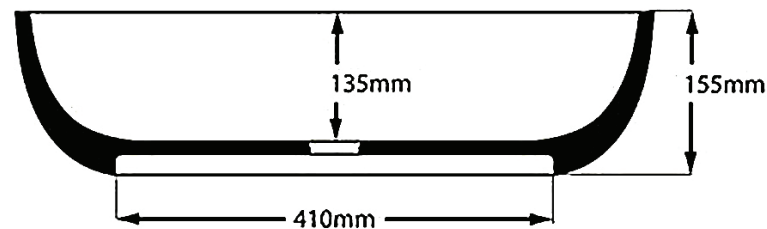

Justina STB12 600mm

Notes:

- Benchtop
- Polymarble or solid surface composition
- 10 years manufacturers warranty

Finishes:

- Matte white
- Gloss white

Options:

Stone waste
(matte white)

Size: 600 L x 320 W x 145 H (mm)

Net Weight: 10.5 kg
Gross Weight: 12.5 kg
Unit: mm