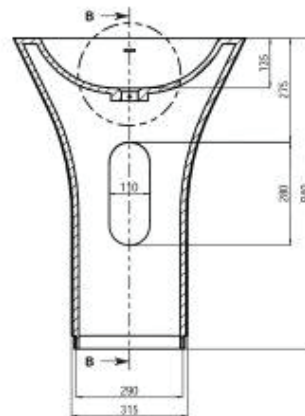

JANINE CSB82 630mm

Notes:

- Freestanding
- Polymarble or solid surface composition
- 10 years manufacturers warranty

Finishes:

- Matte white
- Gloss white

Options:

Stone waste
 (matte white)

Size: 630 L x 425 W x 840 H (mm)

DETAIL D
SCALE 1:3

SECTION A-A

SECTION B-B

Net Weight: 33kg
 Gross Weight: 42kg
 Unit: mm