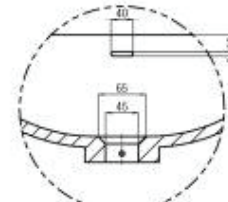

JANINE CSB82 630mm

Notes:

- Freestanding
- Polymarble or solid surface composition
- 10 years manufacturers warranty

Finishes:

- Matte white
- Gloss white

Options:

Stone waste
 (matte white)

Size: 630 L x 425 W x 840 H (mm)

DETAIL D
SCALE 1:3

SECTION A-A

SECTION B-B

Net Weight: 33kg
 Gross Weight: 42kg
 Unit: mm