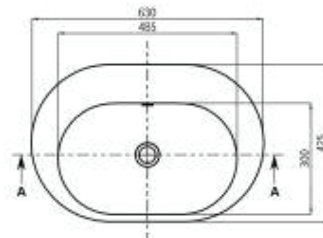

JANINE CSB82 630mm

Notes:

- Freestanding
- Polymarble or solid surface composition
- 10 years manufacturers warranty

Finishes:

- Matte white
- Gloss white

Options:

Stone waste
 (matte white)

Size: 630 L x 425 W x 840 H (mm)

DETAIL D
SCALE 1:3

SECTION A-A

SECTION B-B

Net Weight: 33kg
 Gross Weight: 42kg
 Unit: mm