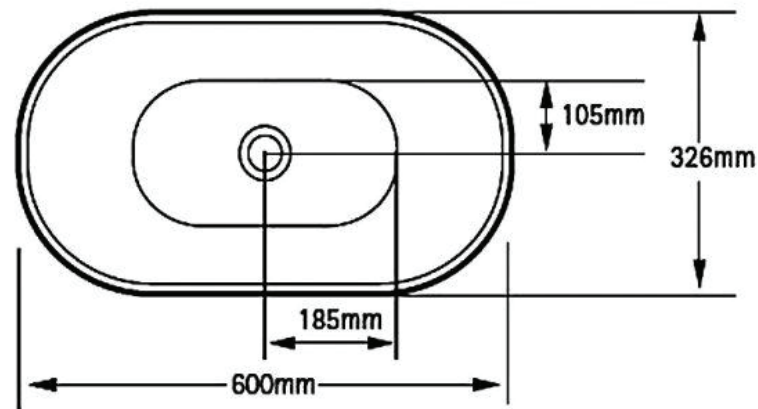

ESTELLE STB22 600mm

Notes:

- Bench top
- Polymarble or solid surface composition
- 10 years manufacturers warranty

Finishes:

- Matte white
- Gloss white

Options:

- Stone waste
(matte white)

Size: 600 L x 326 W x 150 H (mm)

Net Weight: 9kg
Gross Weight: 12kg
Unit: mm