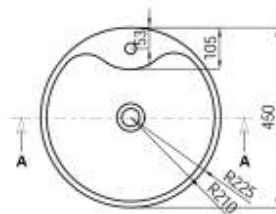

CSB87 450mm Basin

Notes:

- Freestanding
- Polymarble or solid surface composition
- 10 years manufacturers warranty

Finishes:

- Matte white
- Gloss white

Options:

Stone waste
 (matte white)

Size: 450 L x 450 W x 830 H (mm)

SECTION A-A

SECTION B-B

DETAIL D
SCALE 1:5

Net Weight: 36kg
 Gross Weight: 41kg
 Unit: mm