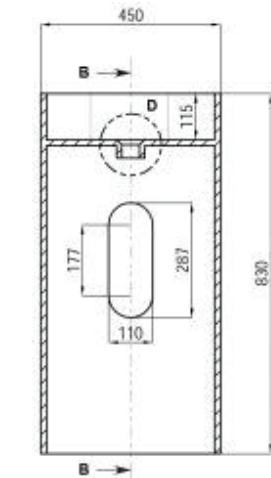

CSB87 450mm Basin

Notes:

- Freestanding
- Polymarble or solid surface composition
- 10 years manufacturers warranty

Finishes:

- Matte white
- Gloss white

Options:

Stone waste
 (matte white)

Size: 450 L x 450 W x 830 H (mm)

SECTION A-A

SECTION B-B

DETAIL D
SCALE 1:5

Net Weight: 36kg
 Gross Weight: 41kg
 Unit: mm