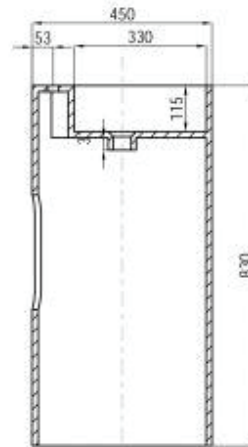

CSB87 450mm Basin

Notes:

- Freestanding
- Polymarble or solid surface composition
- 10 years manufacturers warranty

Finishes:

- Matte white
- Gloss white

Options:

Stone waste
 (matte white)

Size: 450 L x 450 W x 830 H (mm)

SECTION A-A

SECTION B-B

DETAIL D
SCALE 1:5

Net Weight: 36kg
 Gross Weight: 41kg
 Unit: mm