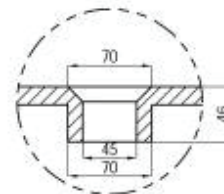

CSB87 450mm Basin

Notes:

- Freestanding
- Polymarble or solid surface composition
- 10 years manufacturers warranty

Finishes:

- Matte white
- Gloss white

Options:

Stone waste
 (matte white)

Size: 450 L x 450 W x 830 H (mm)

SECTION A-A

SECTION B-B

DETAIL D
SCALE 1:5

Net Weight: 36kg
 Gross Weight: 41kg
 Unit: mm