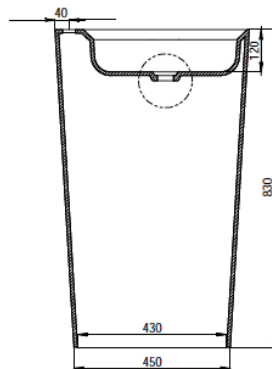

CSB86 Freestanding Solid Surface Stone Basin 550mm

Notes:

- Freestanding
- Polymarble or solid surface composition
- 10 years manufacturers warranty

Finishes:

- Matte white
- Gloss white

Options:

Stone waste
(matte white)

Size: 550 L x 400 W x 830 H (mm)

SECTION B-B

SECTION A-A

DETAIL D
SCALE 1:4

Net Weight: 38kg
 Gross Weight: 43kg
 Unit: mm