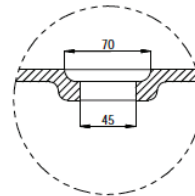

Size: 550 L x 400 W x 830 H (mm)

SECTION B-B

SECTION A-A

DETAIL D
SCALE 1:4

Net Weight: 38kg
 Gross Weight: 43kg
 Unit: mm