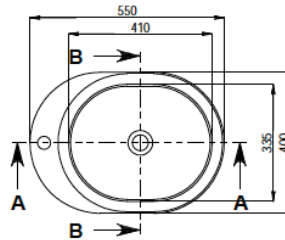

Size: 550 L x 400 W x 830 H (mm)

SECTION B-B

SECTION A-A

DETAIL D
SCALE 1:4

Net Weight: 38kg
 Gross Weight: 43kg
 Unit: mm