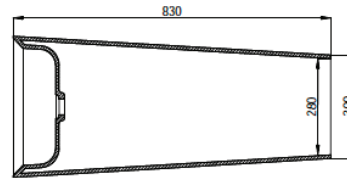

CSB86 Freestanding Solid Surface Stone Basin 550mm

Notes:

- Freestanding
- Polymarble or solid surface composition
- 10 years manufacturers warranty

Finishes:

- Matte white
- Gloss white

Options:

Stone waste
(matte white)

Size: 550 L x 400 W x 830 H (mm)

SECTION B-B

SECTION A-A

DETAIL D
SCALE 1:4

Net Weight: 38kg
 Gross Weight: 43kg
 Unit: mm