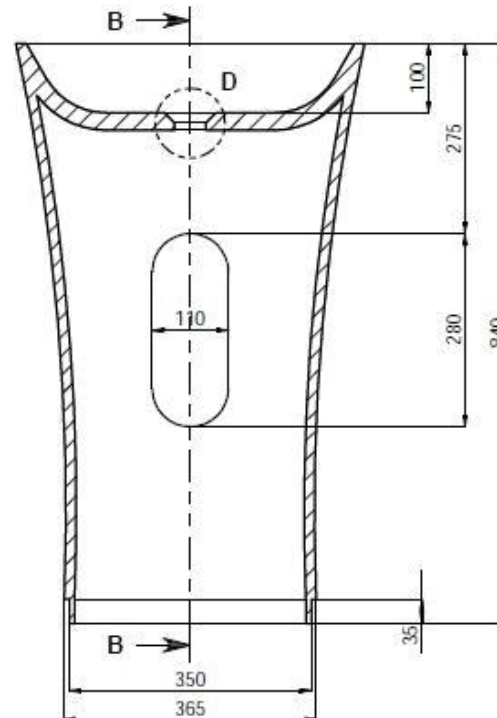

CSB84 555mm Basin

Notes:

- Freestanding
- Polymarble or solid surface composition
- 10 years manufacturers warranty

Finishes:

- Matte white
- Gloss white

Options:

Stone waste
 (matte white)

Size: 505 L x 405 W x 840 H (mm)

Net Weight: 59kg
 Gross Weight: 67kg
 Unit: mm