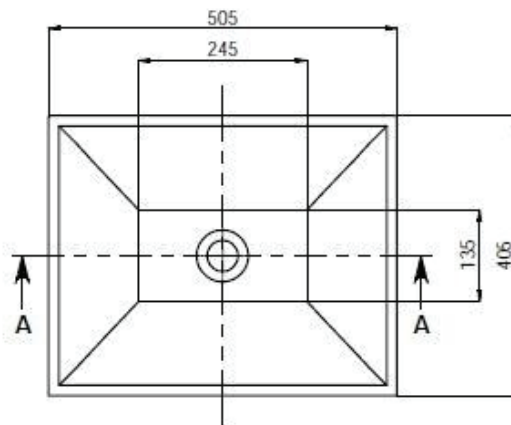

CSB84 555mm Basin

Notes:

- Freestanding
- Polymarble or solid surface composition
- 10 years manufacturers warranty

Finishes:

- Matte white
- Gloss white

Options:

Stone waste
 (matte white)

Size: 505 L x 405 W x 840 H (mm)

Net Weight: 59kg
 Gross Weight: 67kg
 Unit: mm