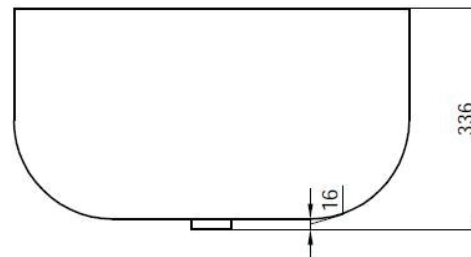

## CSB55 600mm Basin

### Options:

Stone waste  
 (matte white)

**Size:** 600 L x 400 W x 336 H (mm)

Net Weight: 15kg  
 Gross Weight: 18kg  
 Unit: mm