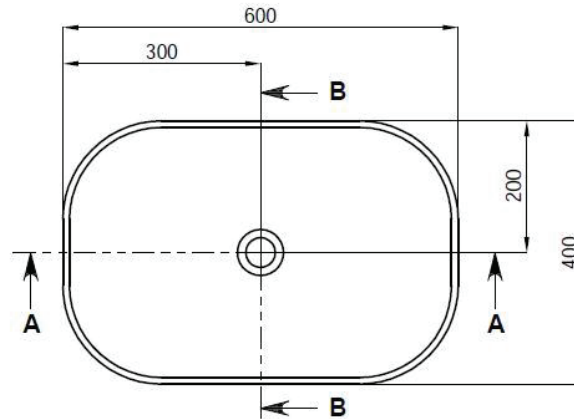

### Options:

Stone waste  
 (matte white)

**Size:** 600 L x 400 W x 336 H (mm)

Net Weight: 15kg  
 Gross Weight: 18kg  
 Unit: mm