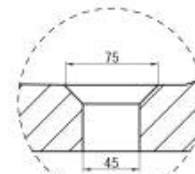

CSB52 800mm Basin

Notes:

- Bench top
- Polymarble or solid surface composition
- 10 years manufacturers warranty

Finishes:

- Matte white
- Gloss white

Options:

Stone waste
 (matte white)

Size: 850 L x 500 W x 120 H (mm)

DETAIL D
SCALE 1:3

SECTION A-A

Net Weight: 19kg
 Gross Weight: 22kg
 Unit: mm