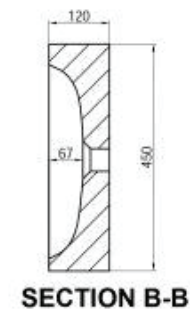

CSB52 800mm Basin

Notes:

- Bench top
- Polymarble or solid surface composition
- 10 years manufacturers warranty

Finishes:

- Matte white
- Gloss white

Options:

Stone waste
 (matte white)

Size: 850 L x 500 W x 120 H (mm)

DETAIL D
SCALE 1:3

SECTION A-A

Net Weight: 19kg
 Gross Weight: 22kg
 Unit: mm