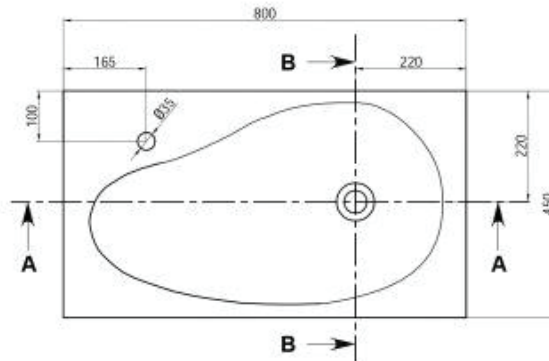

CSB52 800mm Basin

Notes:

- Bench top
- Polymarble or solid surface composition
- 10 years manufacturers warranty

Finishes:

- Matte white
- Gloss white

Options:

Stone waste
 (matte white)

Size: 850 L x 500 W x 120 H (mm)

DETAIL D
SCALE 1:3

SECTION A-A

Net Weight: 19kg
 Gross Weight: 22kg
 Unit: mm