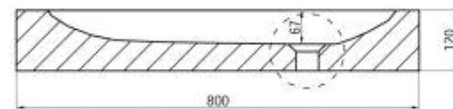

CSB52 800mm Basin

Notes:

- Bench top
- Polymarble or solid surface composition
- 10 years manufacturers warranty

Finishes:

- Matte white
- Gloss white

Options:

Stone waste
 (matte white)

Size: 850 L x 500 W x 120 H (mm)

DETAIL D
SCALE 1:3

SECTION A-A

Net Weight: 19kg
 Gross Weight: 22kg
 Unit: mm